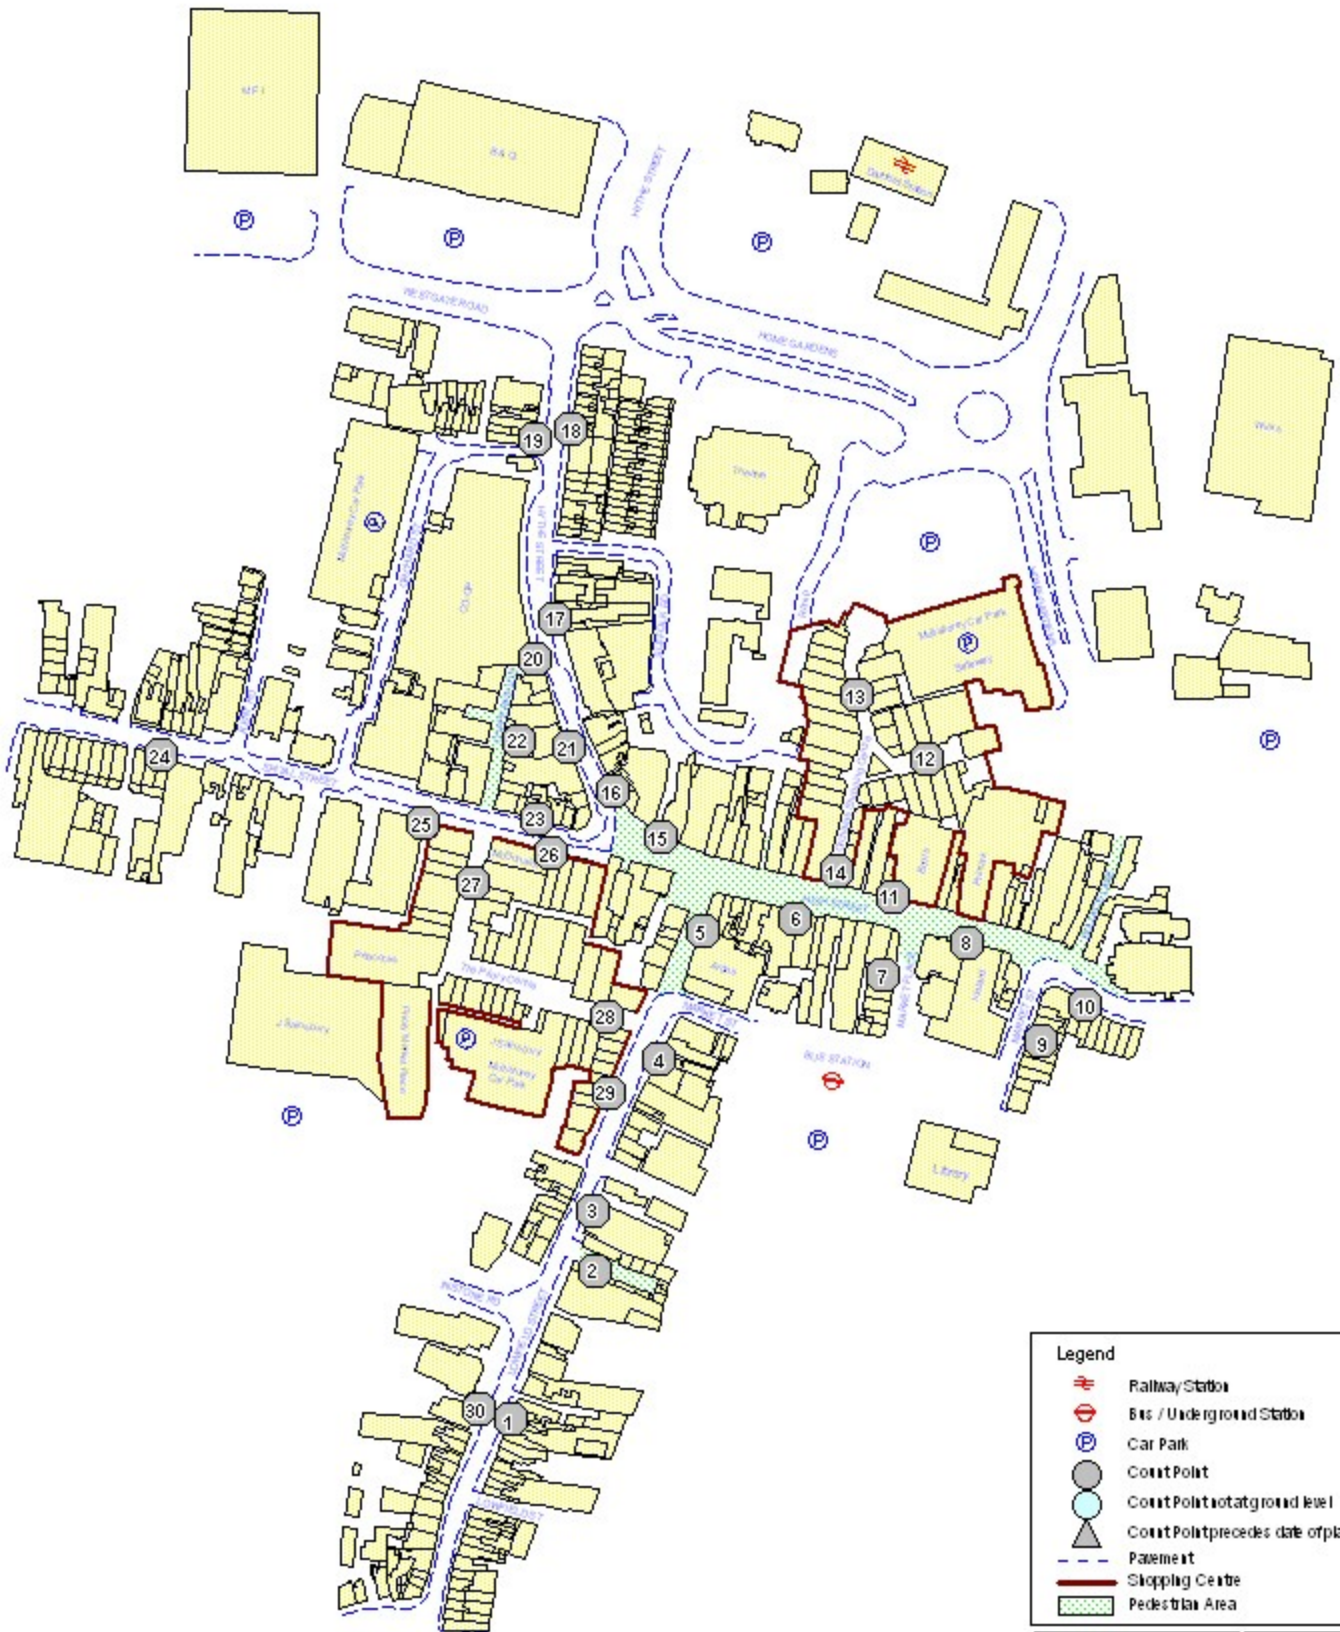

# DARTFORD

**Legend**

- Railway Station
- Bus / Underground Station
- Car Park
- Count Point
- Count Point at ground level
- Count Point precedes date of plan
- Pavement
- Shopping Centre
- Pedestrian Area