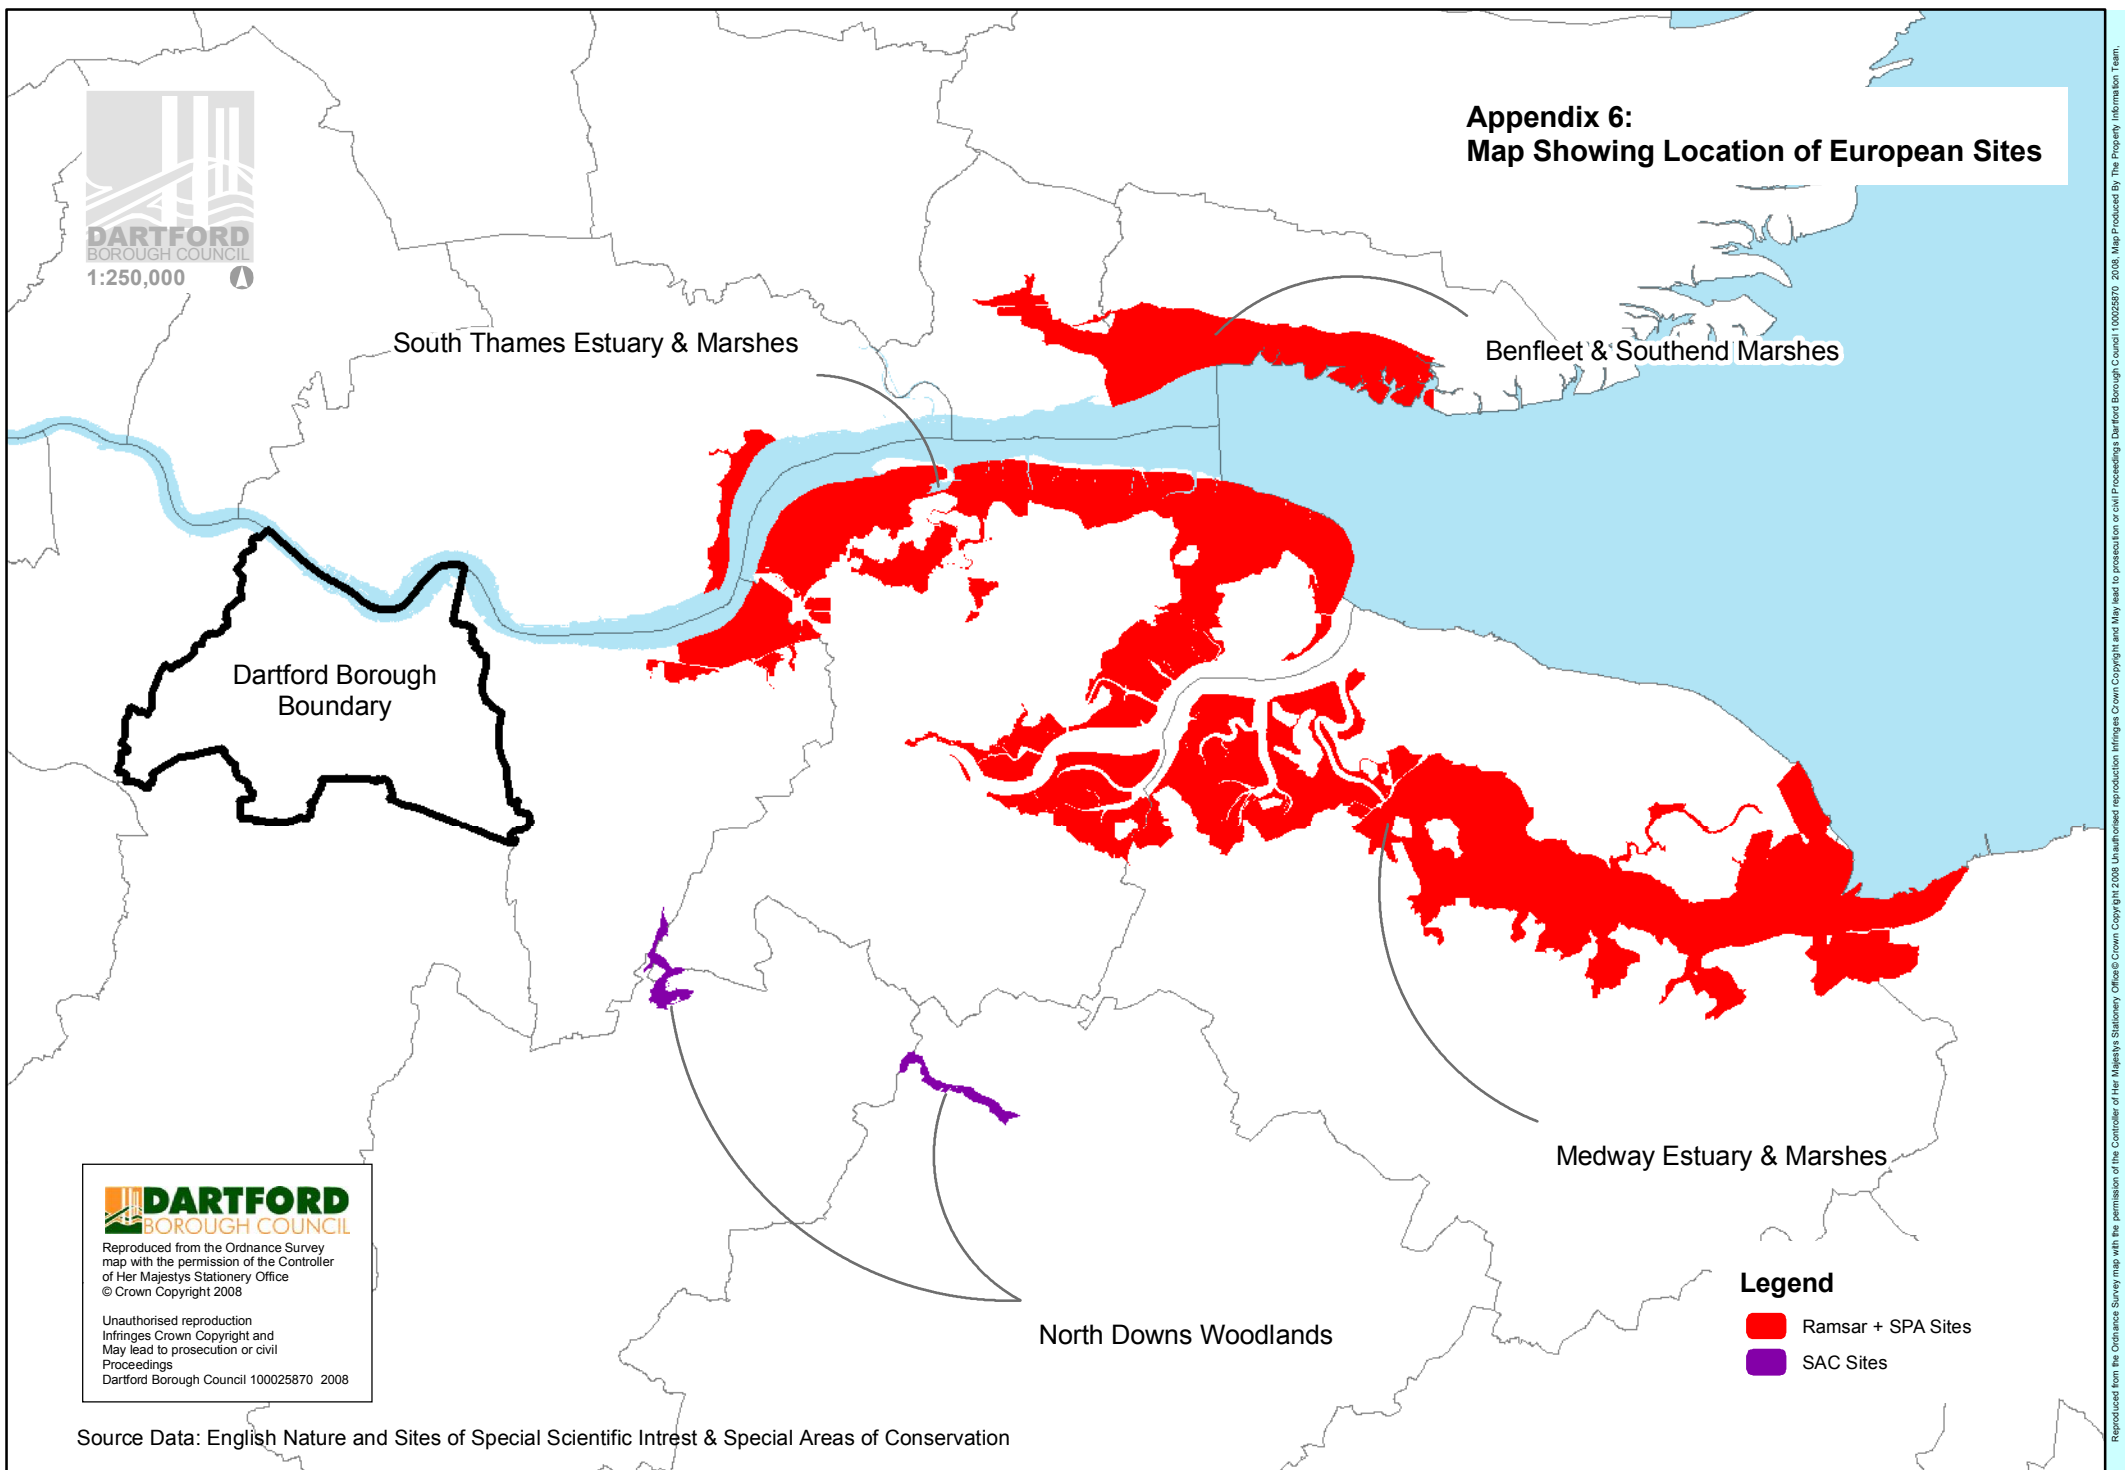

## Appendix 6: Map Showing Location of European Sites

**DARTFORD**  
BOROUGH COUNCIL

Reproduced from the Ordnance Survey map with the permission of the Controller of Her Majesty's Stationery Office © Crown Copyright 2008

Unauthorised reproduction  
Infringes Crown Copyright and  
May lead to prosecution or civil  
Proceedings  
Dartford Borough Council 100025870 2008

Source Data: English Nature and Sites of Special Scientific Interest & Special Areas of Conservation