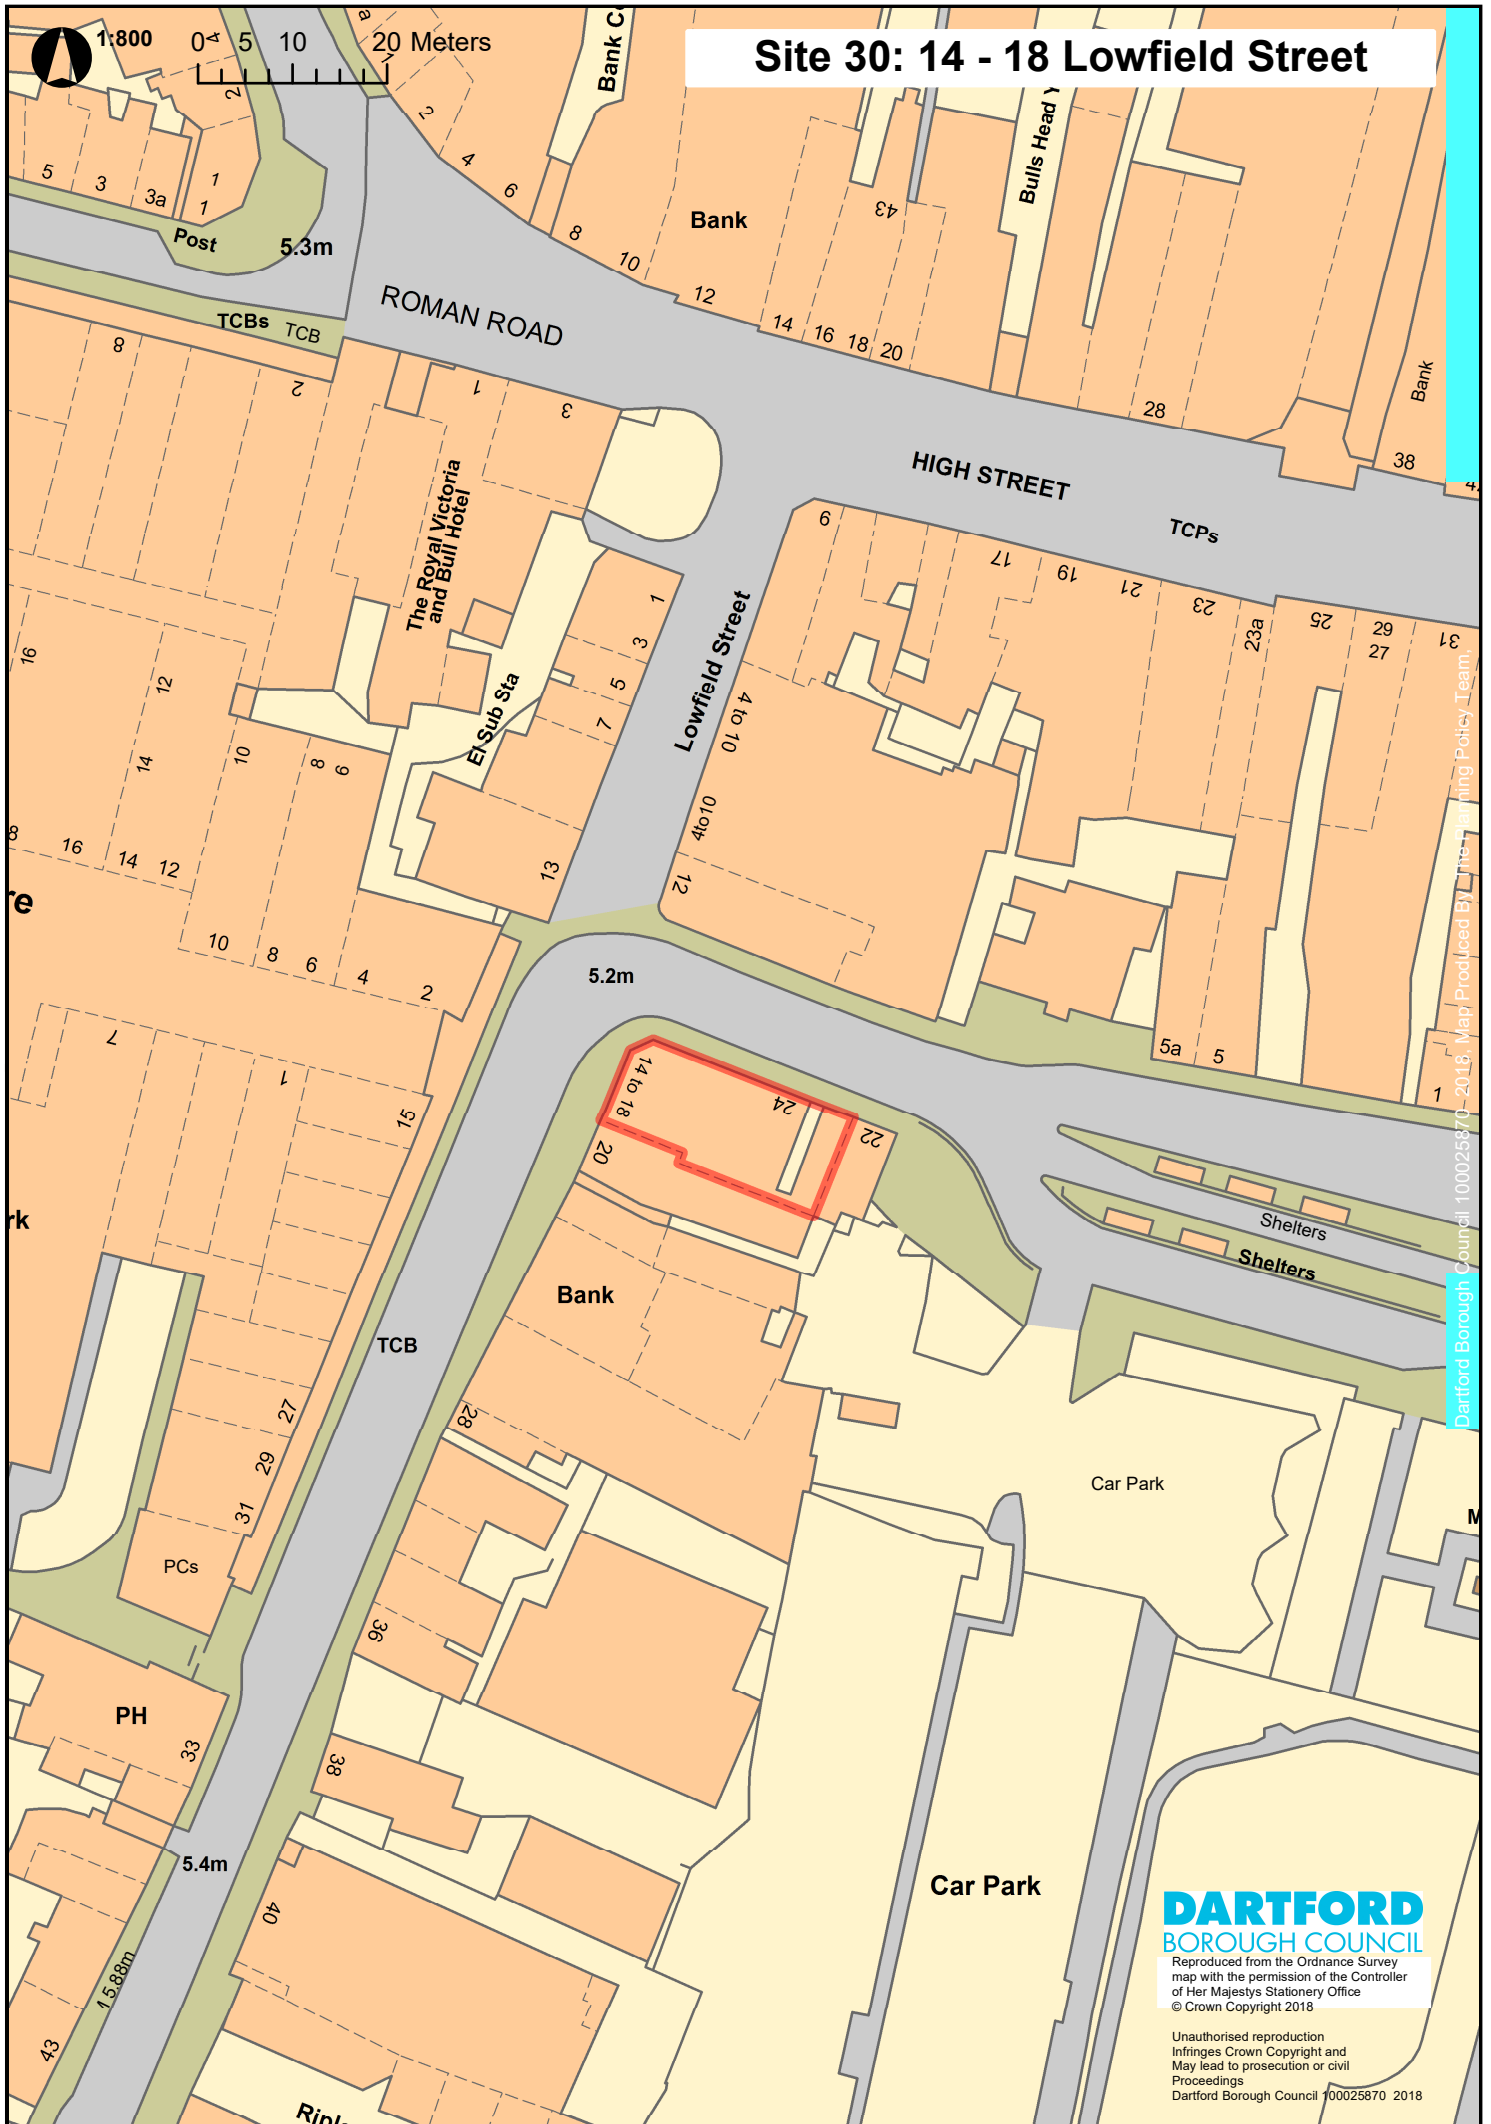

Site 30: 14 - 18 Lowfield Street

Dartford Borough Council 100025870 - 2018. Map Produced By The Planning Policy Team

DARTFORD
BOROUGH COUNCIL

Reproduced from the Ordnance Survey map with the permission of the Controller of Her Majesty's Stationery Office © Crown Copyright 2018