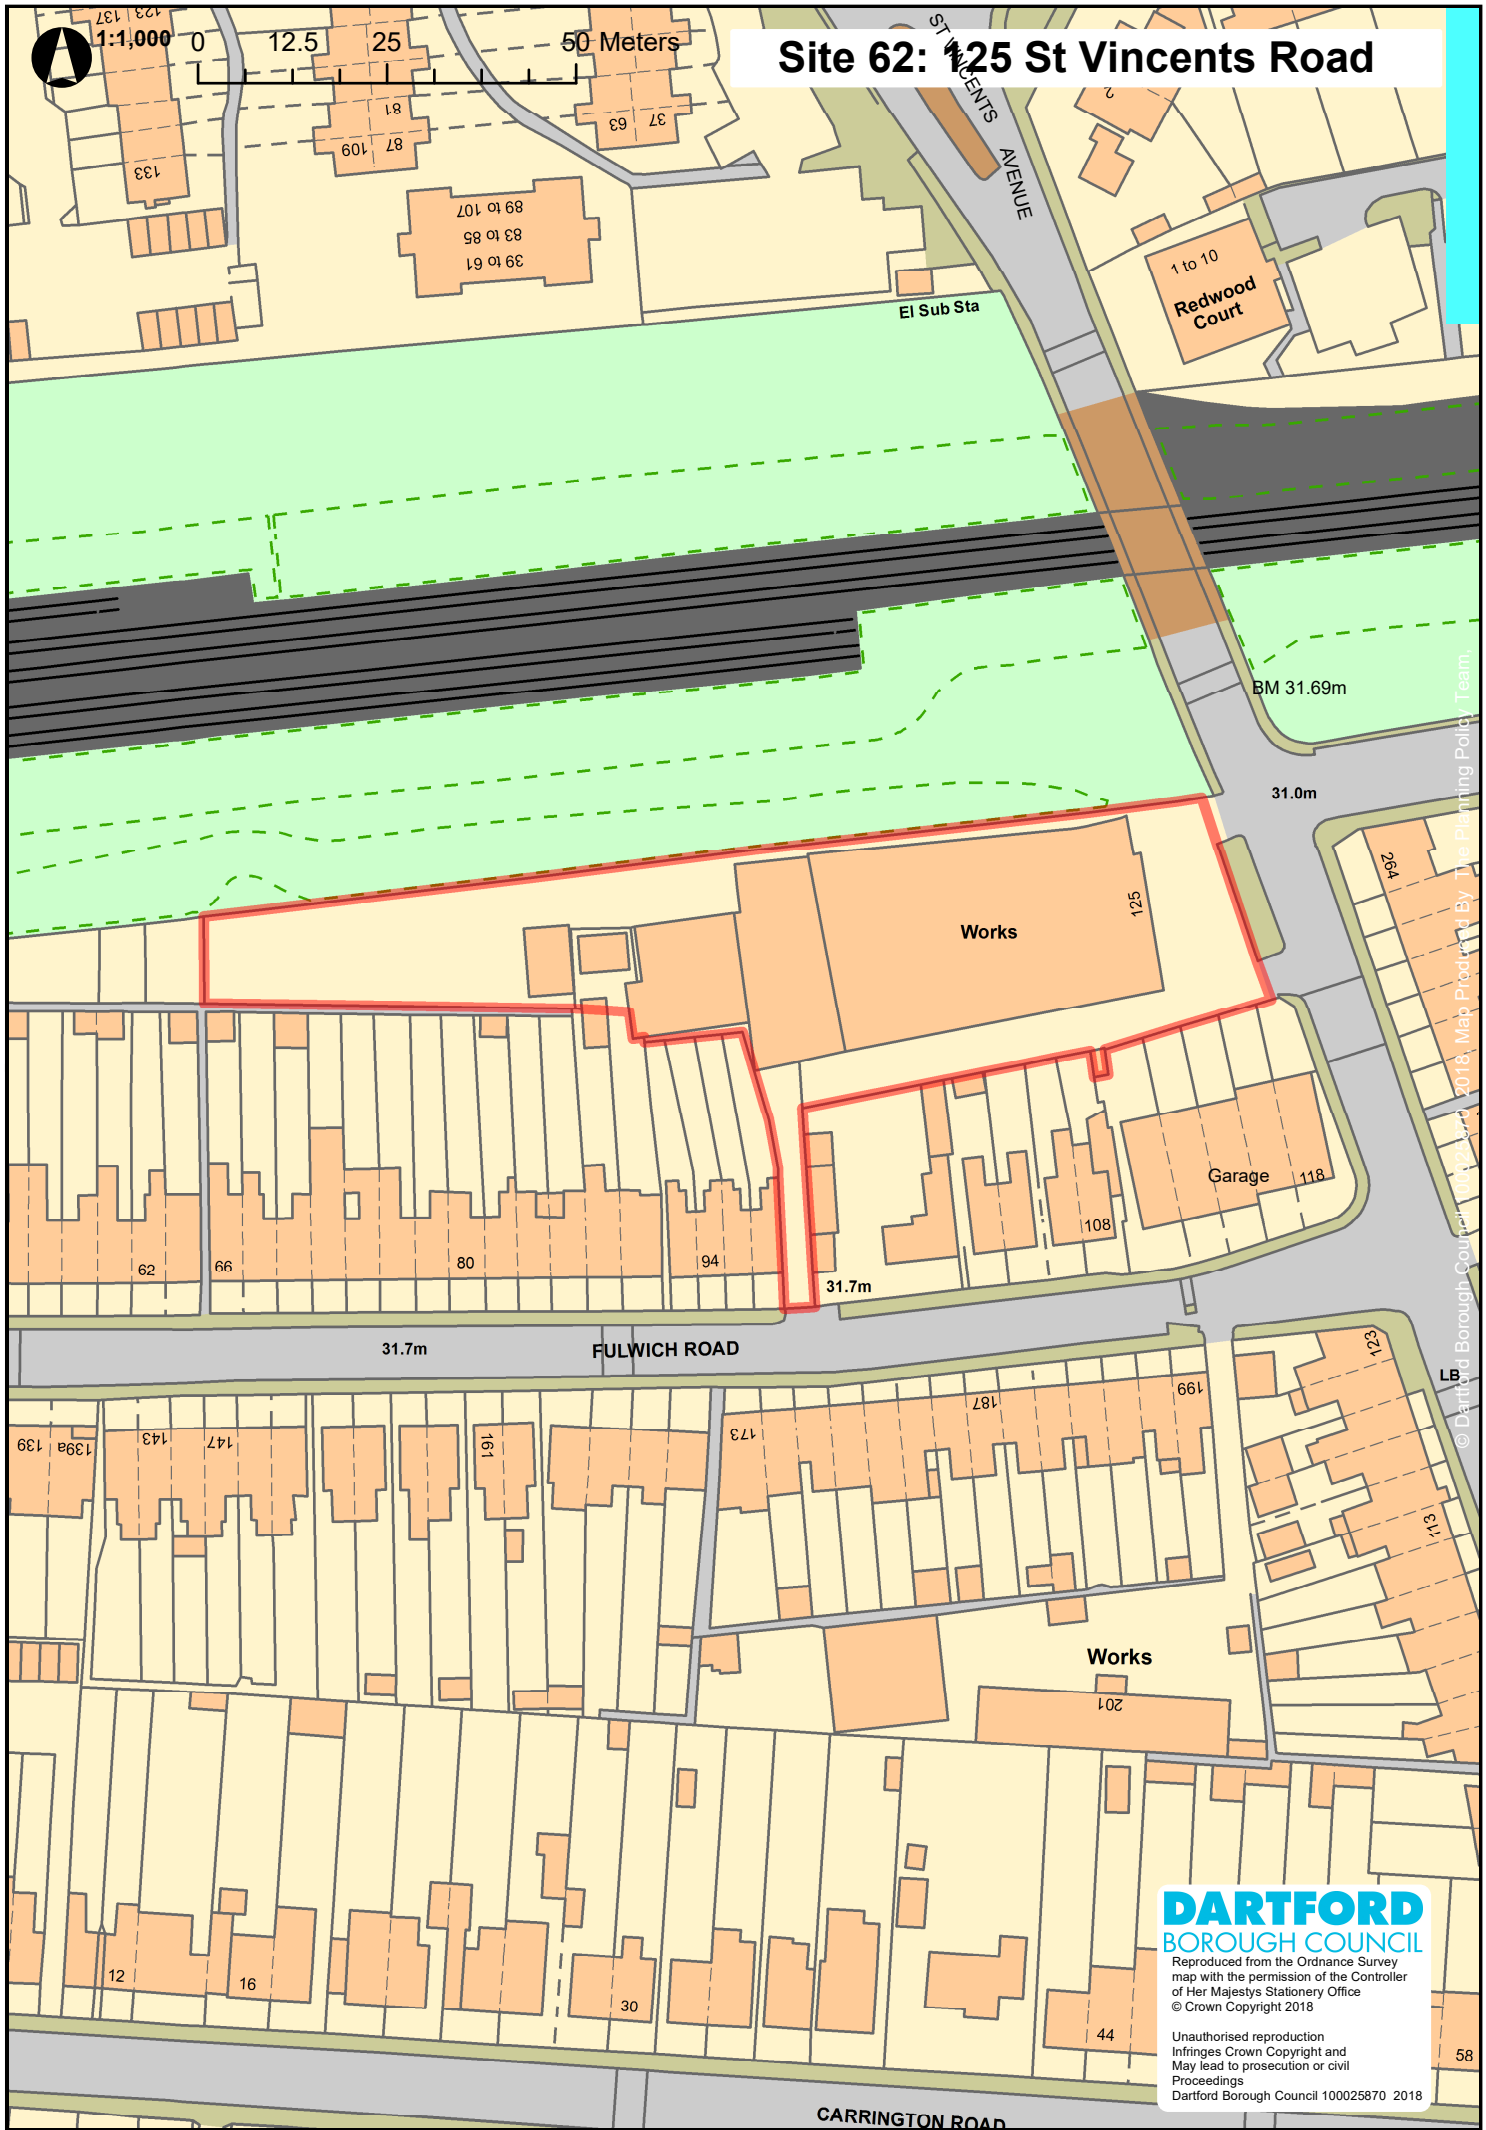

1:1,000

# Site 62: 125 St Vincents Road

© Dartford Borough Council 1992-2018. Map Produced By The Planning Policy Team

**DARTFORD**  
BOROUGH COUNCIL

Reproduced from the Ordnance Survey map with the permission of the Controller of Her Majesty's Stationery Office © Crown Copyright 2018