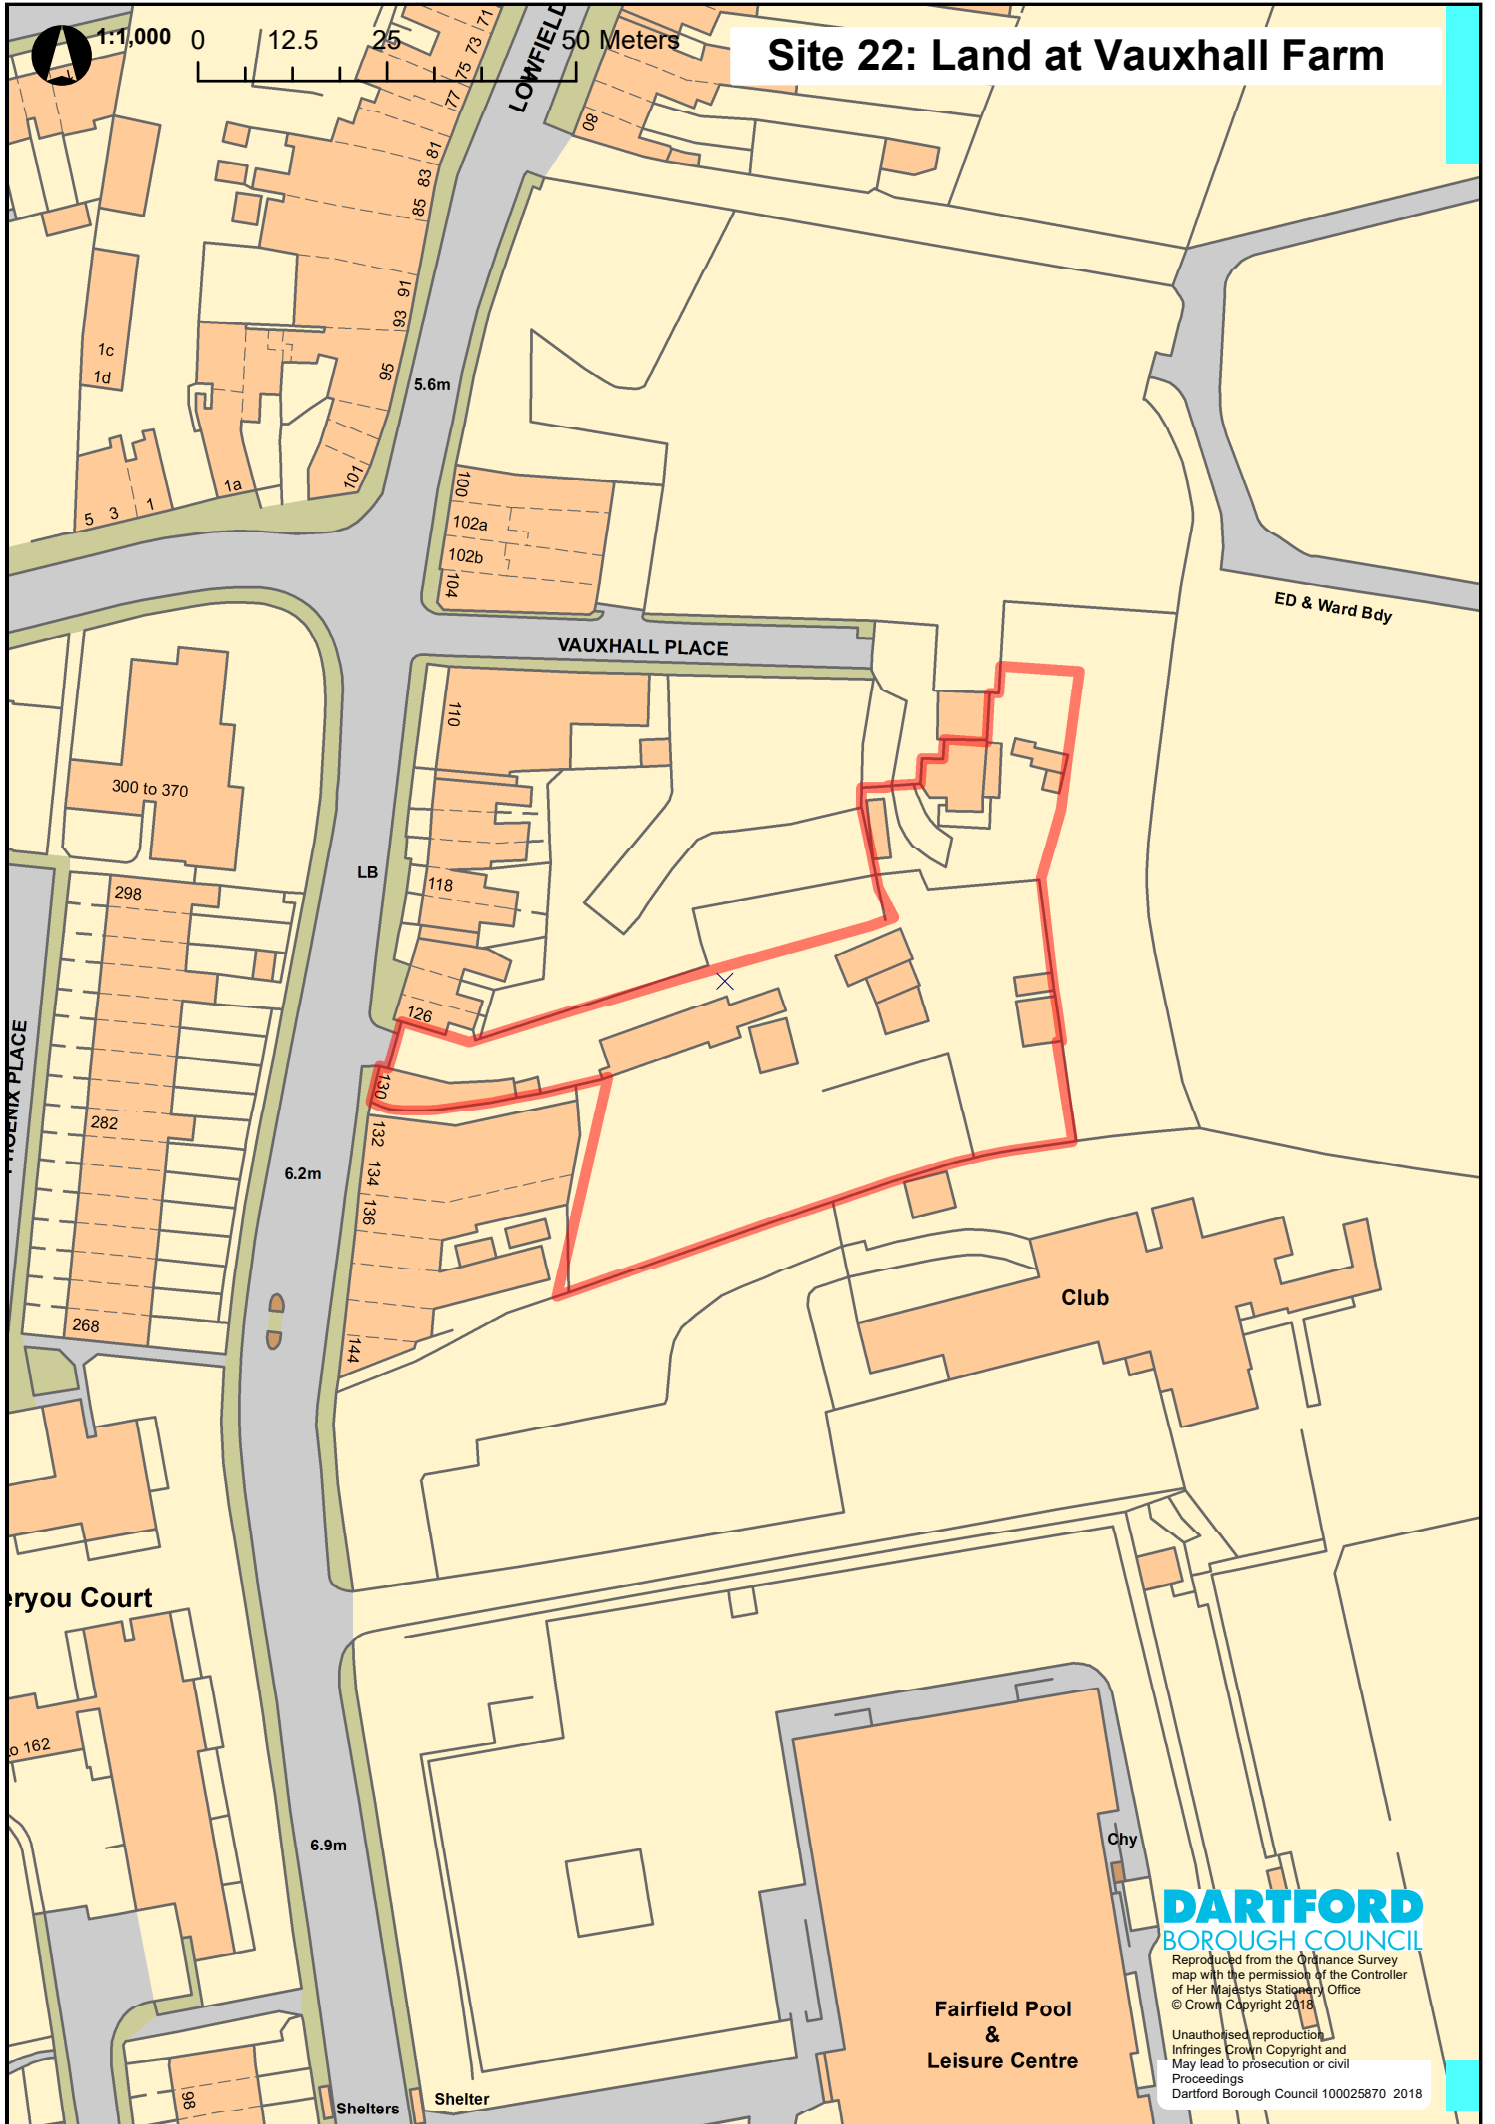

Site 22: Land at Vauxhall Farm

1:1,000

DARTFORD
BOROUGH COUNCIL

Reproduced from the Ordnance Survey map with the permission of the Controller of Her Majesty's Stationery Office © Crown Copyright 2018

Unauthorised reproduction infringes Crown Copyright and may lead to prosecution or civil proceedings.
Dartford Borough Council 100025870 2018