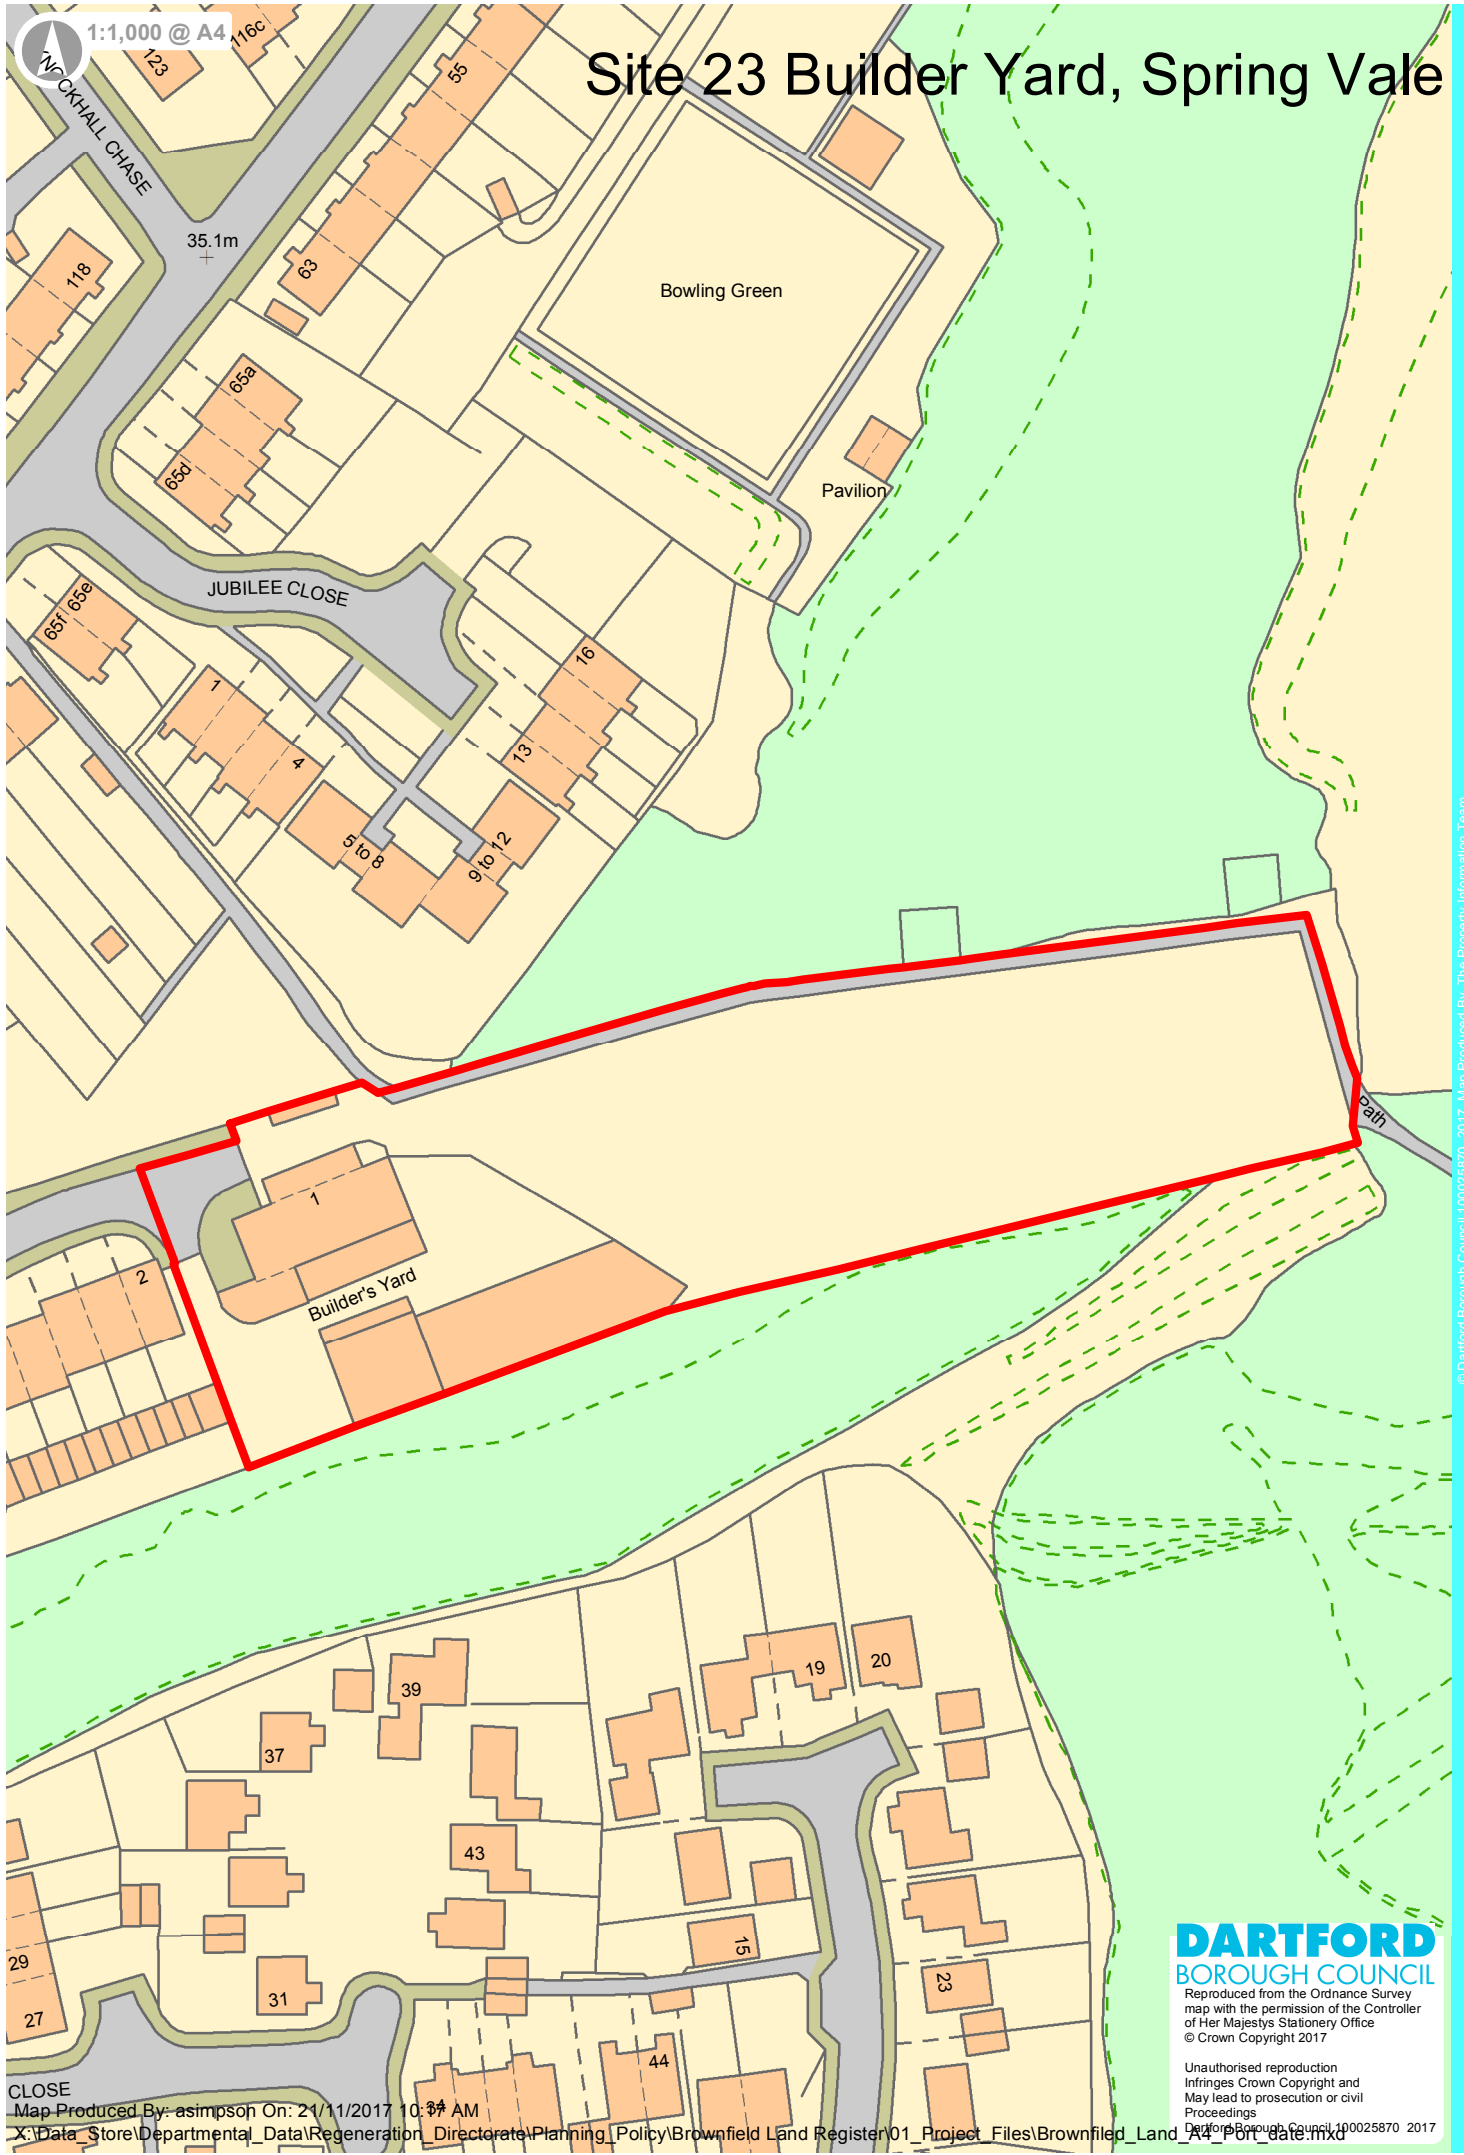

# Site 23 Builder Yard, Spring Vale

CLOSE  
Map Produced By: asimpon On: 21/11/2017 10:37 AM

X:\Data\_Store\Departmental\_Data\Regeneration\_Directorate\Planning\_Policy\Brownfield\_Land\_Register\01\_Project\_Files\Brownfield\_Land\_A4\_Plot\_data.mxd