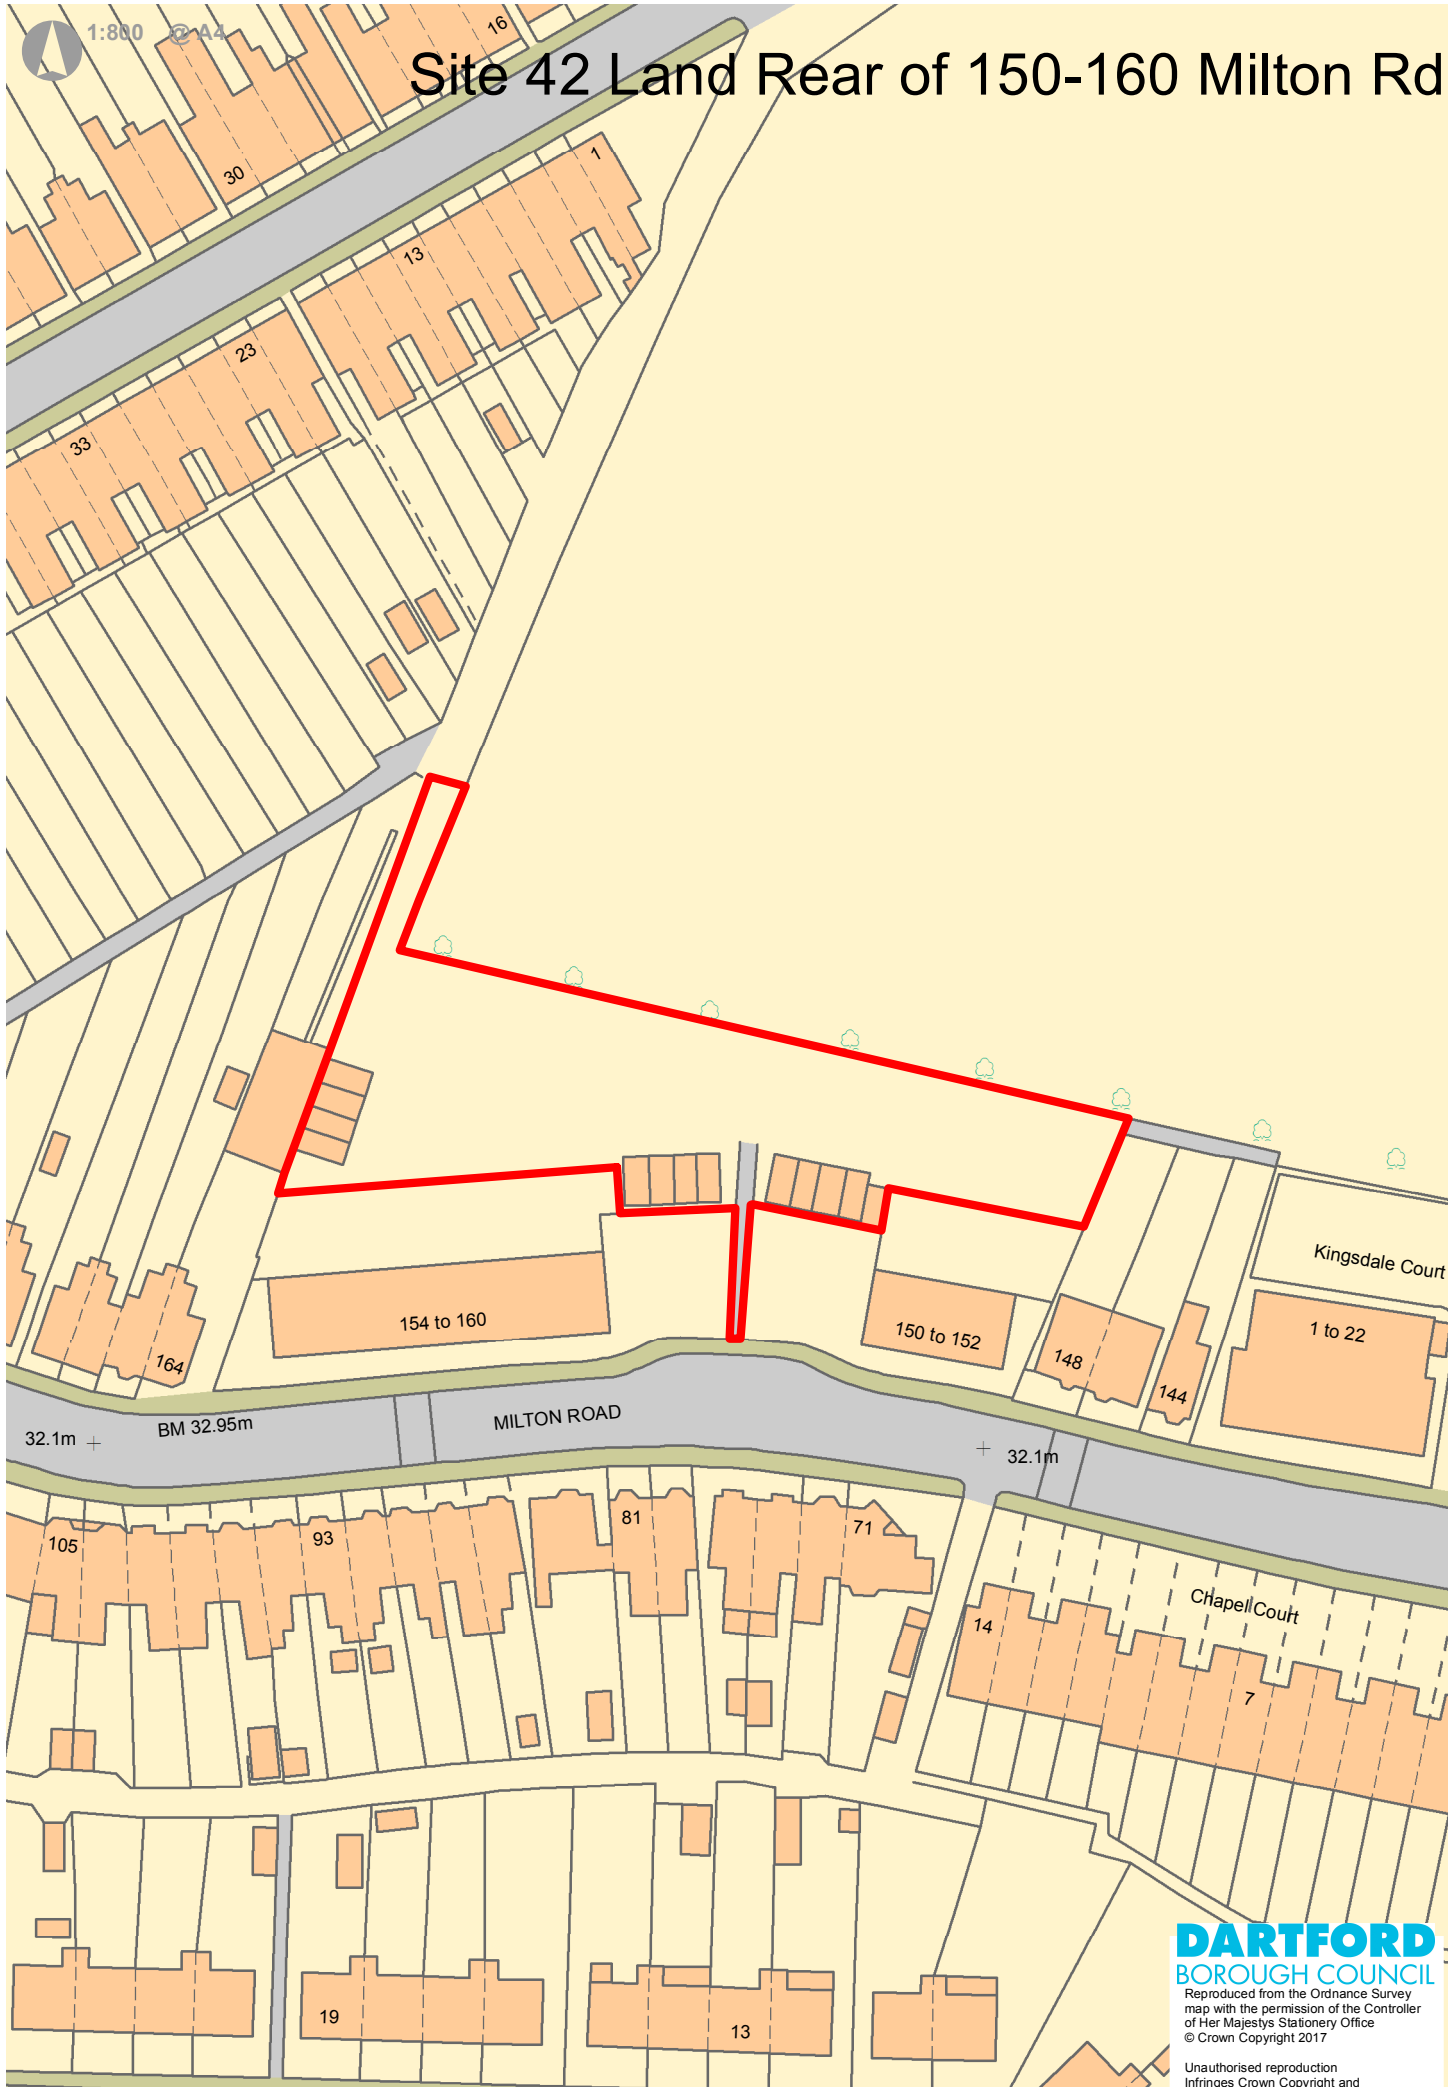

Site 42 Land Rear of 150-160 Milton Rd

© Dartford Borough Council 100025870 2017. Map Produced By: The Property Information Team.

DARTFORD
BOROUGH COUNCIL

Reproduced from the Ordnance Survey map with the permission of the Controller of Her Majesty's Stationery Office © Crown Copyright 2017