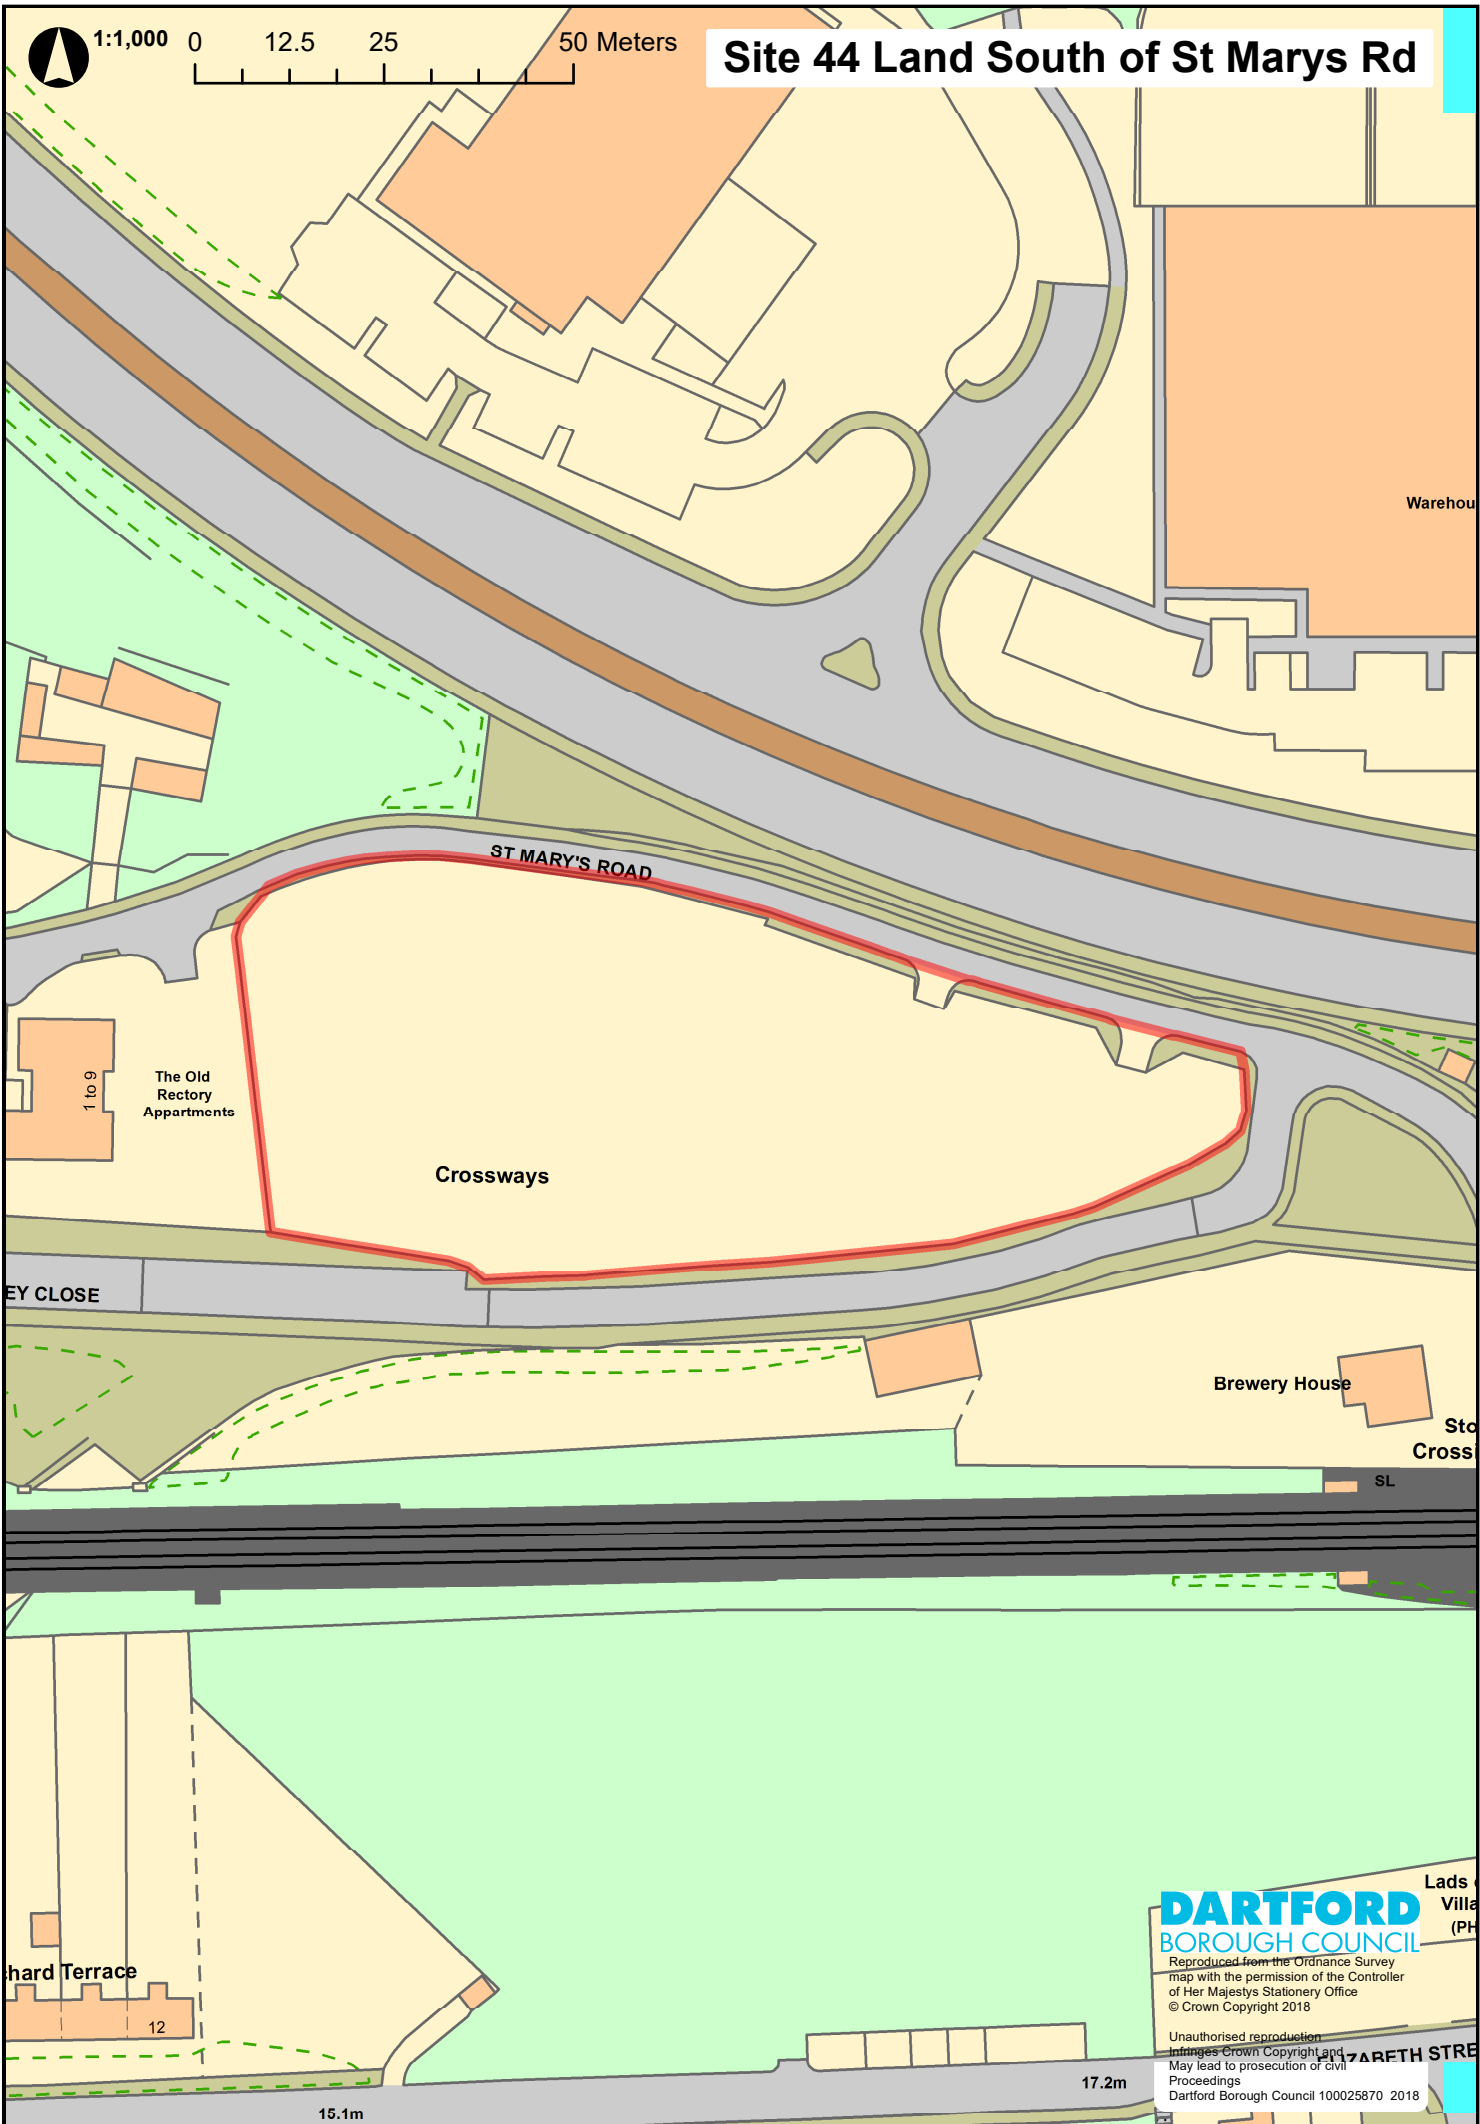

1:1,000

0 12.5 25 50 Meters

# Site 44 Land South of St Marys Rd

Warehouse

ST MARY'S ROAD

Crossways

The Old Rectory Apartments

Brewery House

Sto Cross

EY CLOSE

ELIZABETH STREET

15.1m

17.2m