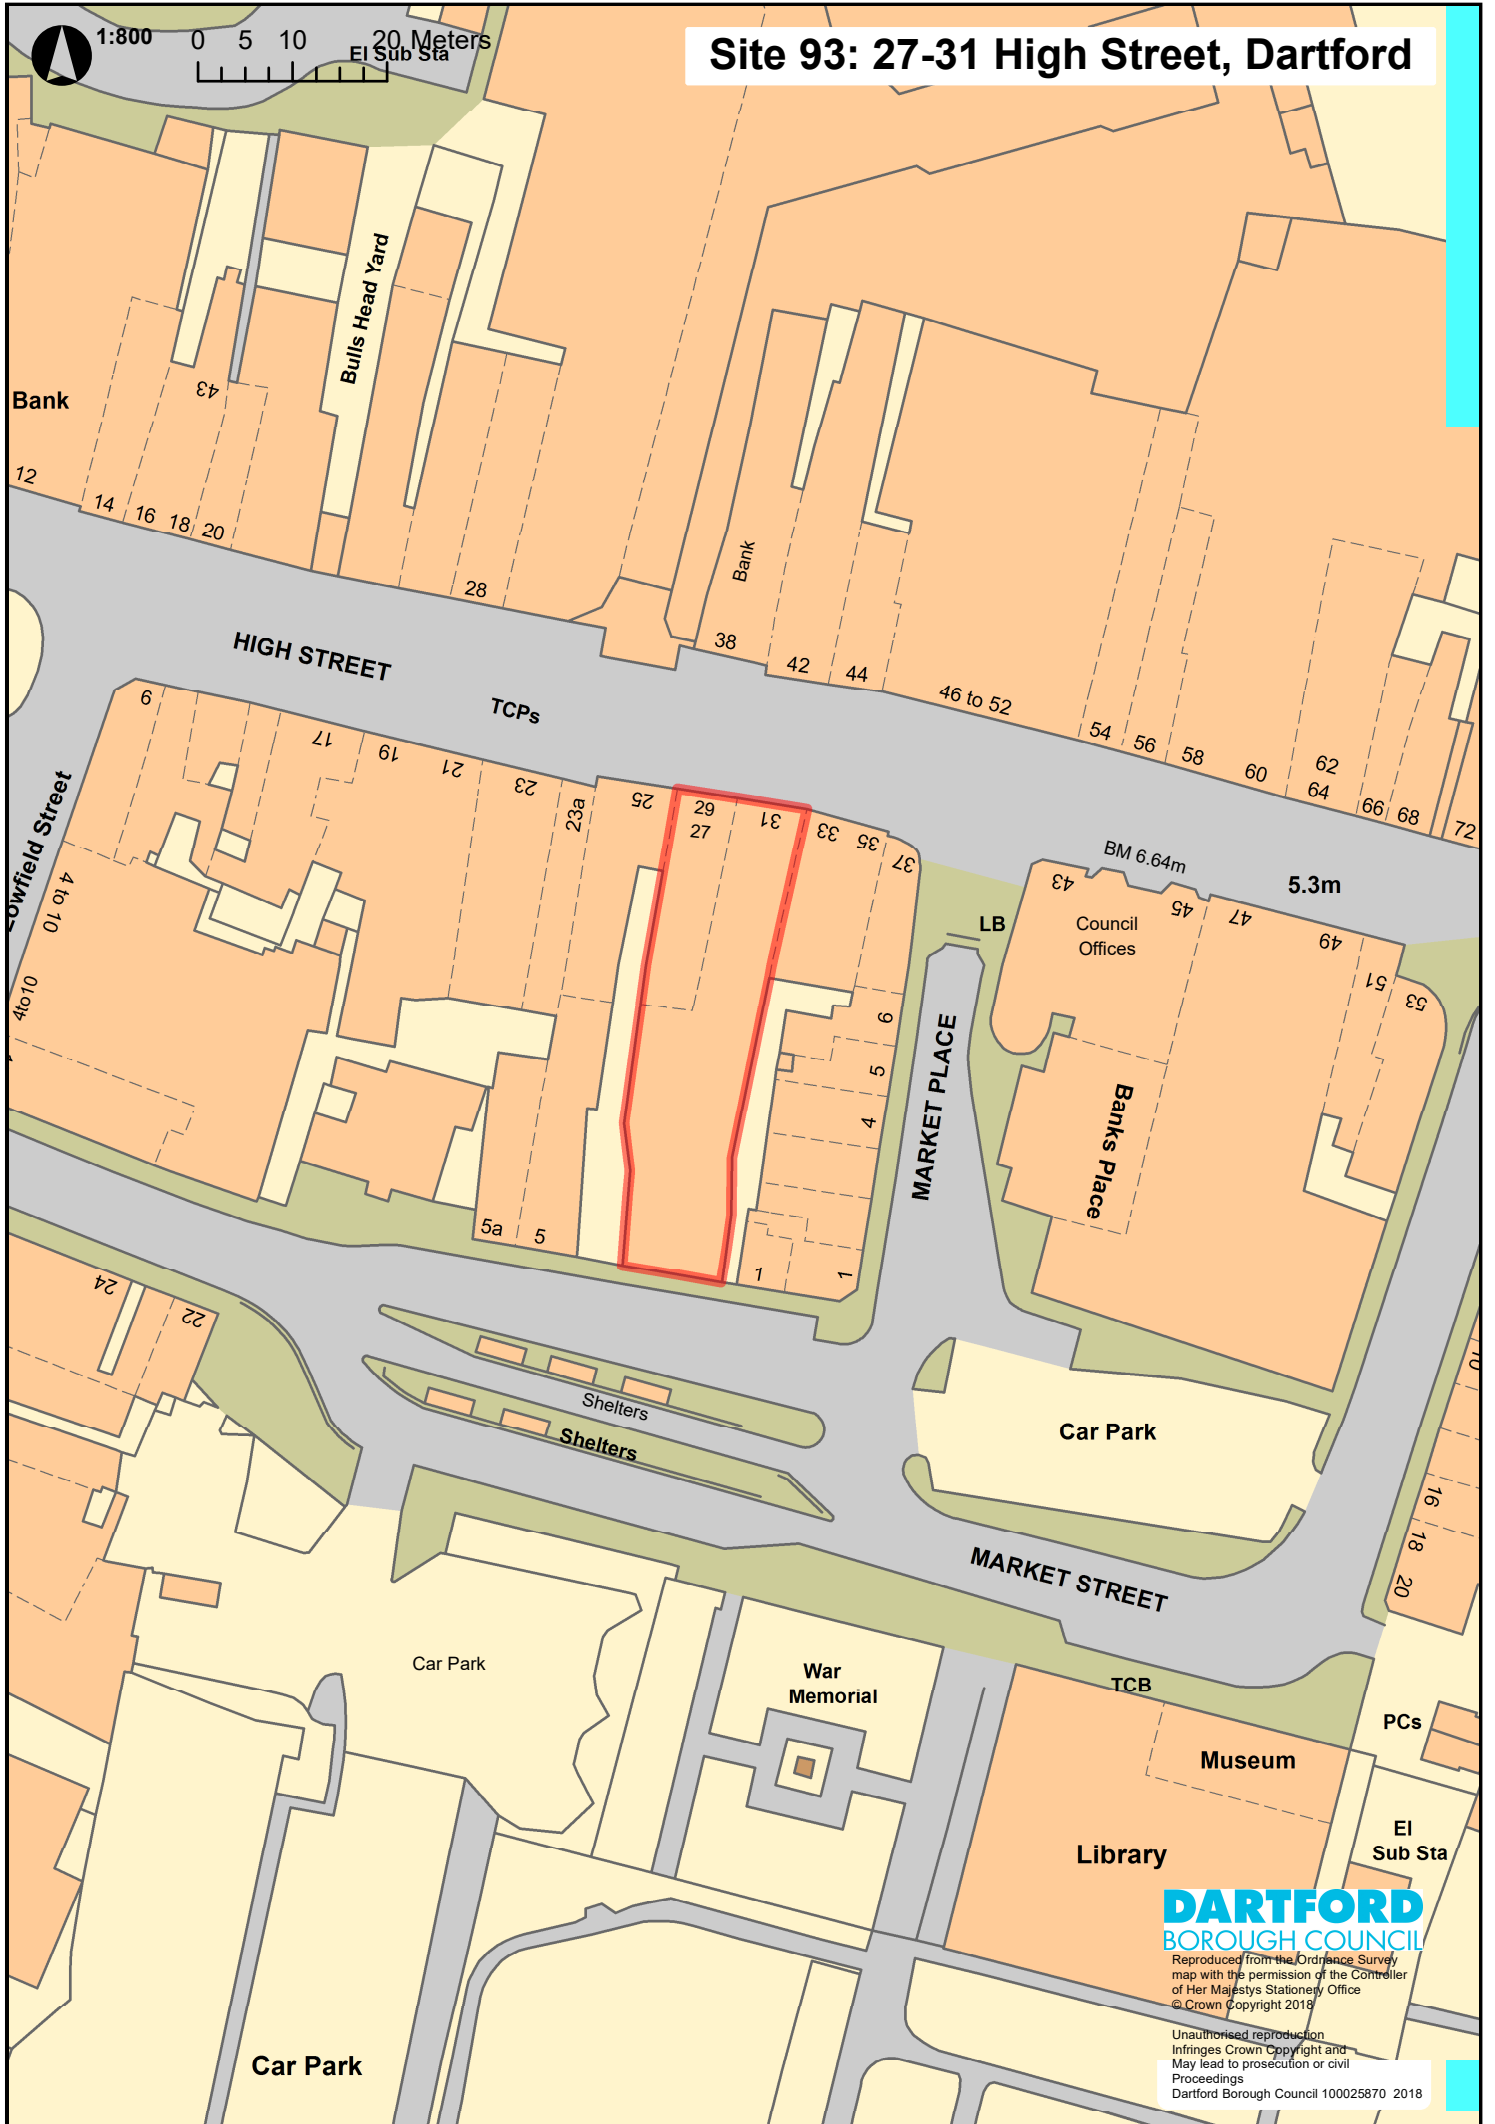

Site 93: 27-31 High Street, Dartford

DARTFORD
BOROUGH COUNCIL

Reproduced from the Ordnance Survey map with the permission of the Controller of Her Majesty's Stationery Office © Crown Copyright 2018

Unauthorised reproduction infringes Crown Copyright and may lead to prosecution or civil proceedings.
Dartford Borough Council 100025870 2018