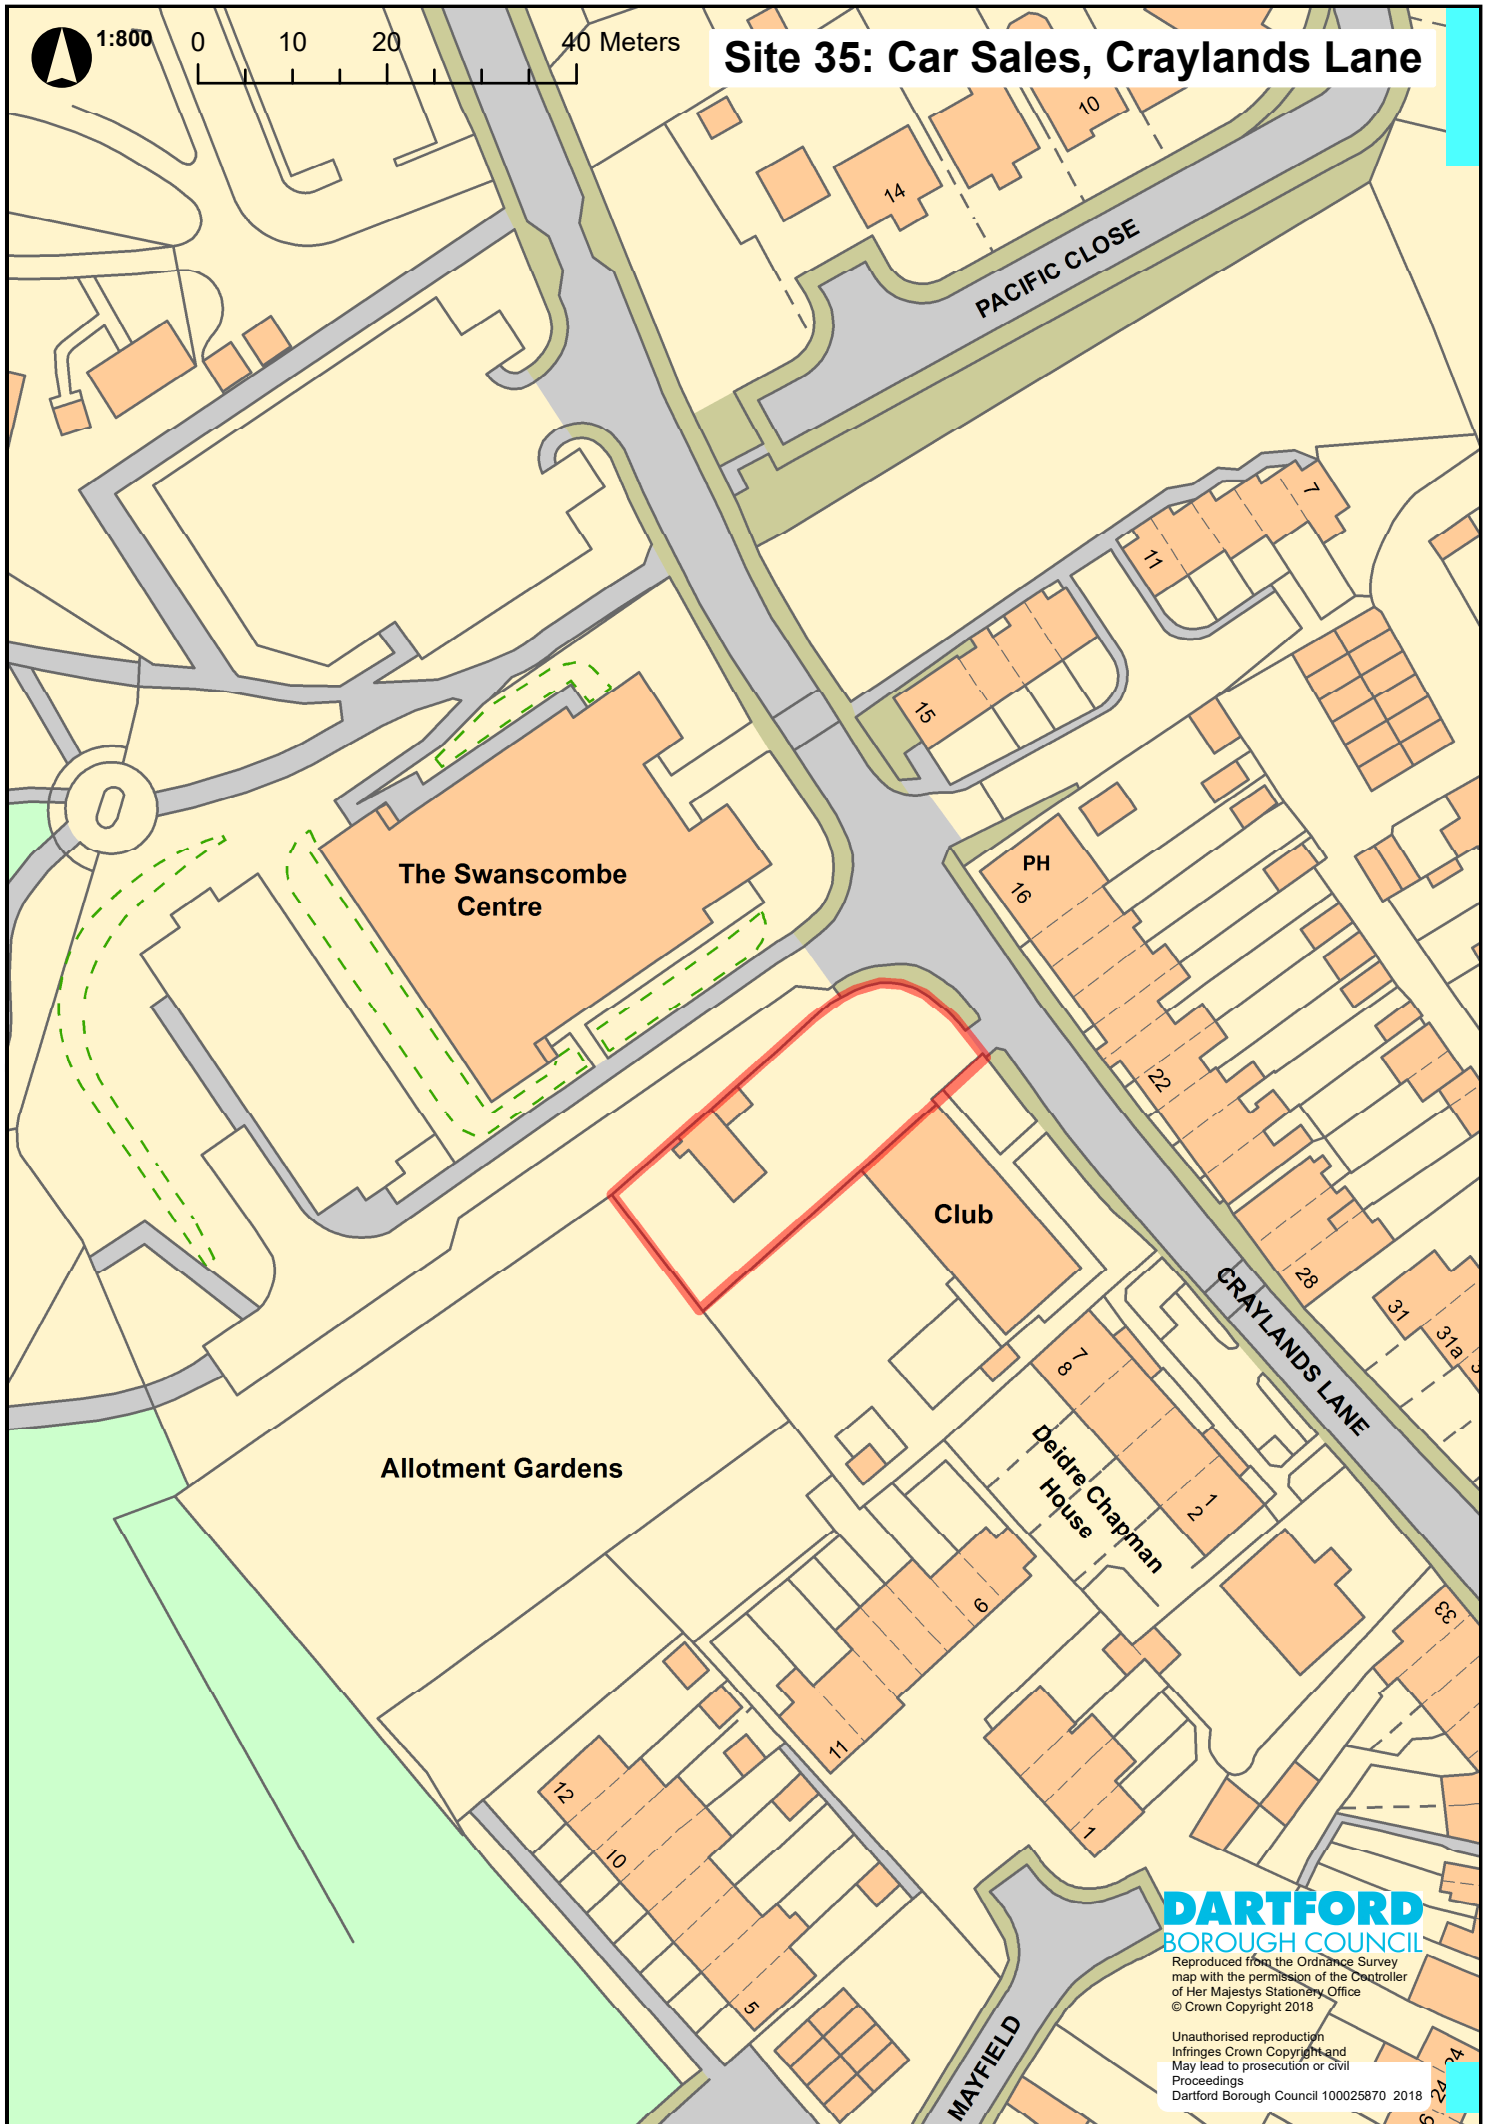

1:800

0 10 20 40 Meters

Site 35: Car Sales, Craylands Lane

The Swanscombe Centre

PACIFIC CLOSE

Club

Allotment Gardens

Deidre Chapman House

CRAYLANDS LANE

MAYFIELD

DARTFORD
BOROUGH COUNCIL

Reproduced from the Ordnance Survey map with the permission of the Controller of Her Majesty's Stationery Office © Crown Copyright 2018

Unauthorised reproduction infringes Crown Copyright and may lead to prosecution or civil proceedings.
Dartford Borough Council 100025870 2018