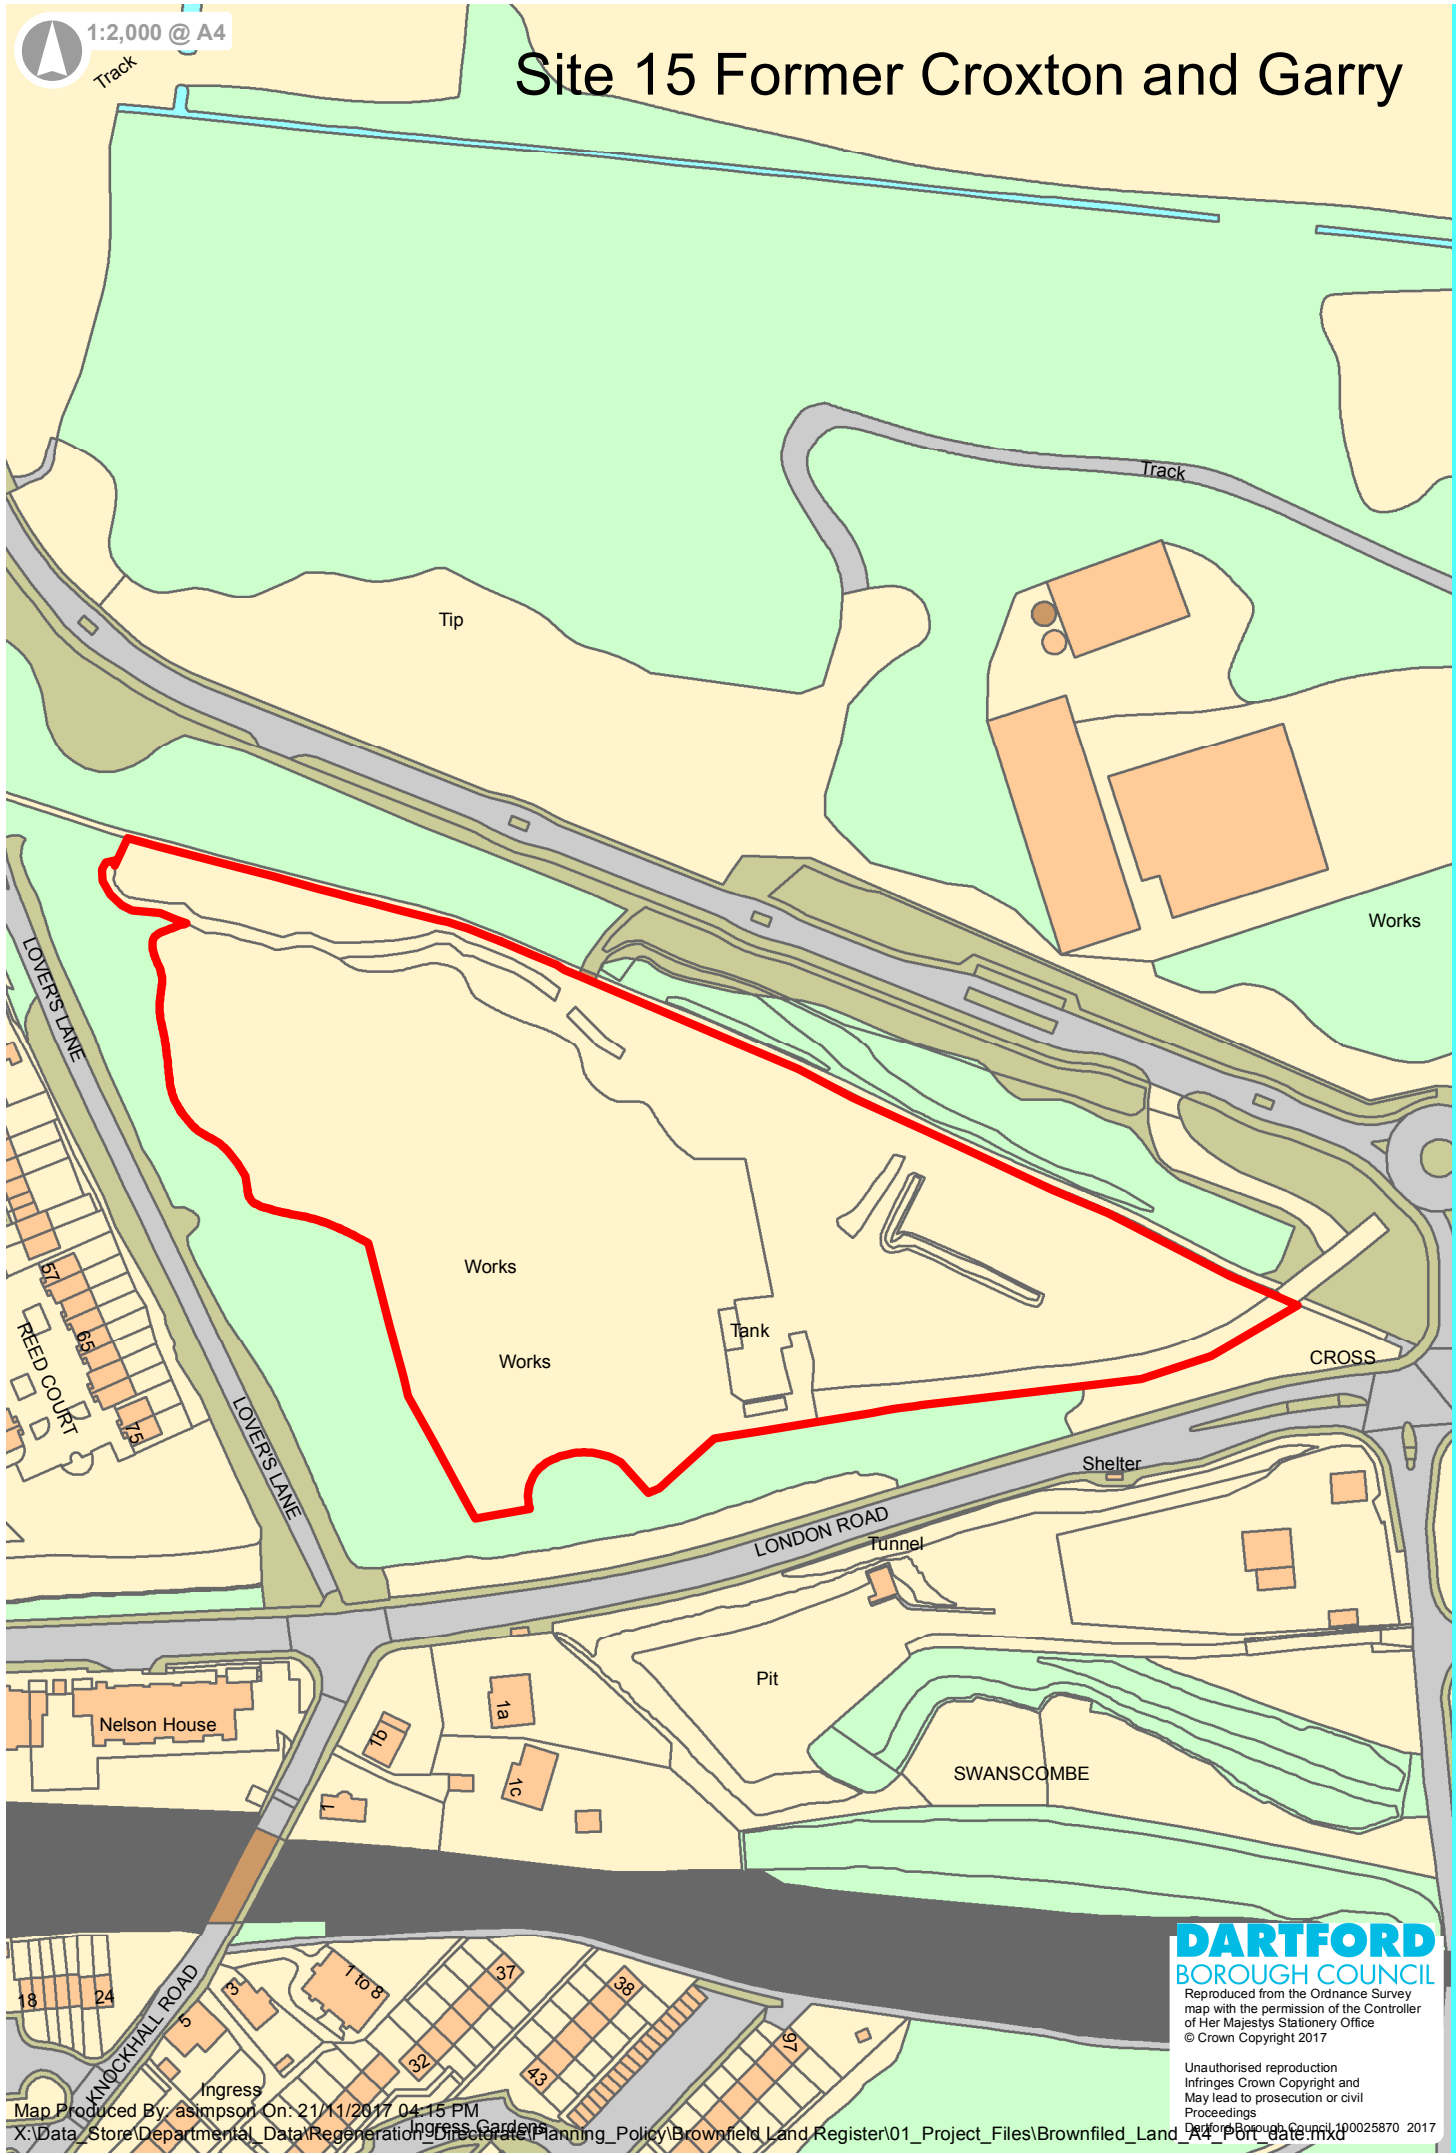

# Site 15 Former Croxton and Garry

© Dartford Borough Council 10025870 2017. Map Produced By: The Property Information Team.

**DARTFORD**  
BOROUGH COUNCIL

Reproduced from the Ordnance Survey map with the permission of the Controller of Her Majesty's Stationery Office © Crown Copyright 2017