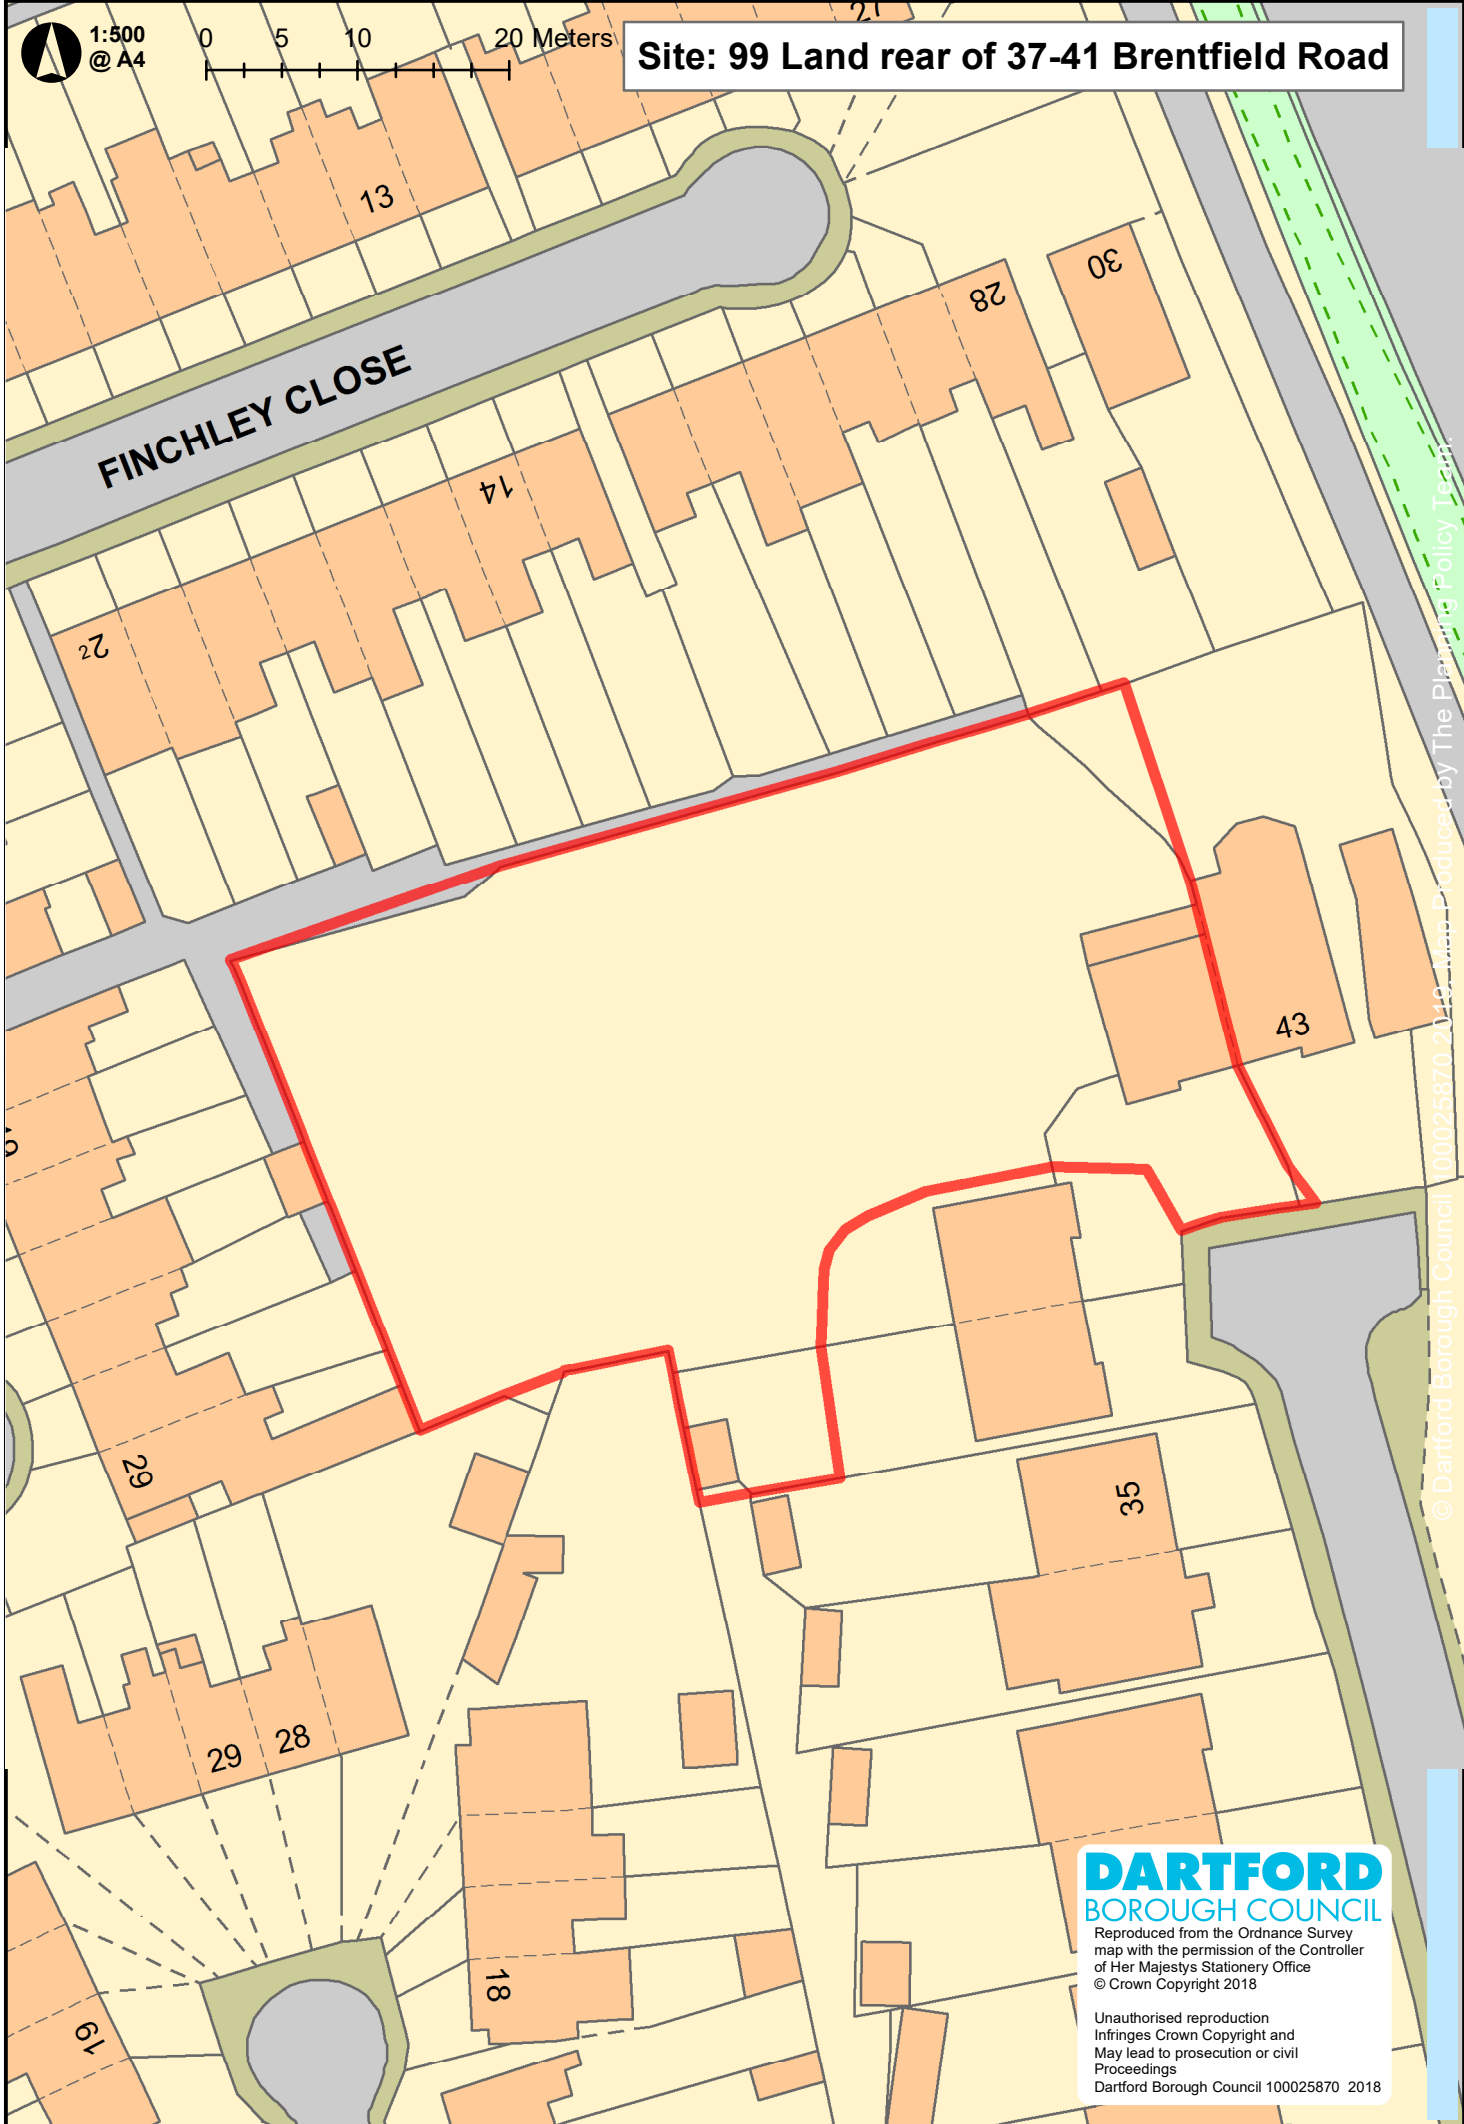

0 5 10 20 Meters

Site: 99 Land rear of 37-41 Brentfield Road

© Dartford Borough Council 100025870 2018. Map produced by The Planning Policy Team.

DARTFORD
BOROUGH COUNCIL
 Reproduced from the Ordnance Survey map with the permission of the Controller of Her Majesty's Stationery Office © Crown Copyright 2018
 Unauthorised reproduction infringes Crown Copyright and May lead to prosecution or civil Proceedings
 Dartford Borough Council 100025870 2018